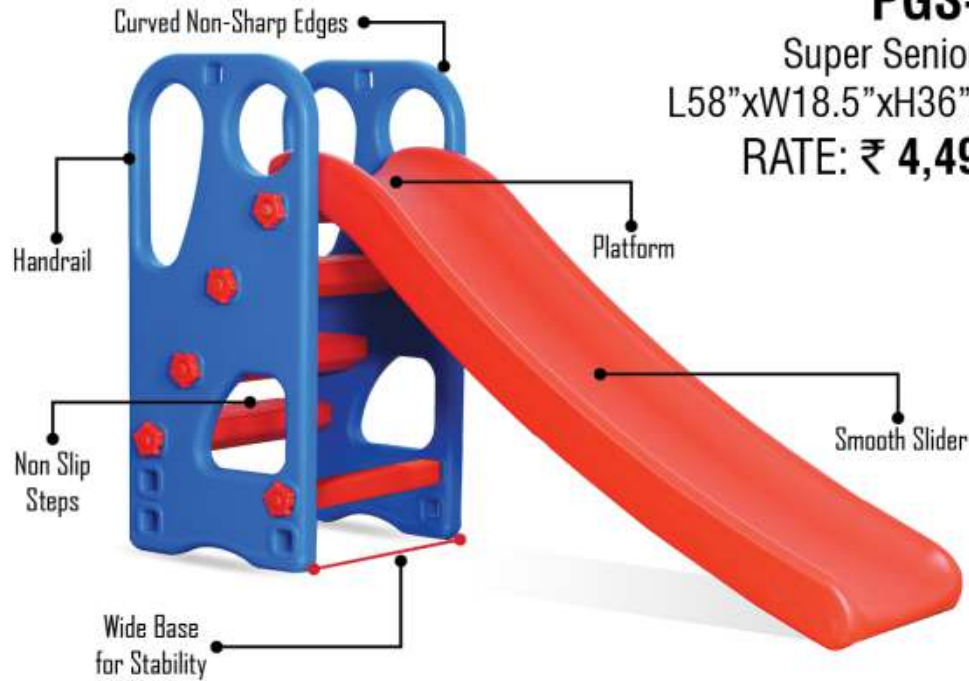

Side View

Back View

PGS-211 N

Giraffe Slide

L42"xW22"xH27.5"xT36"

RATE: ₹ 2,200.00

Front View

Side View

Back View

PGS-6211
Carrot Slide
L64"xW30.5"xH33"
RATE: ₹ **3,490.00**

Front View

Side View

Back View

PGS-6018

2 in 1 Rocking Panda Slide
L36"xW14.5"xH20"xT36.5"

RATE: ₹ 2,100.00

PGS-206
 Super Senior Slide
 L58"xW18.5"xH36"xT54"
 RATE: ₹ 4,490.00

Front View

Side View

Back View

PGS-4206

Super Grand Slide

L64"xW20"xH40.5"xT54"

RATE: ₹ 5,500.00