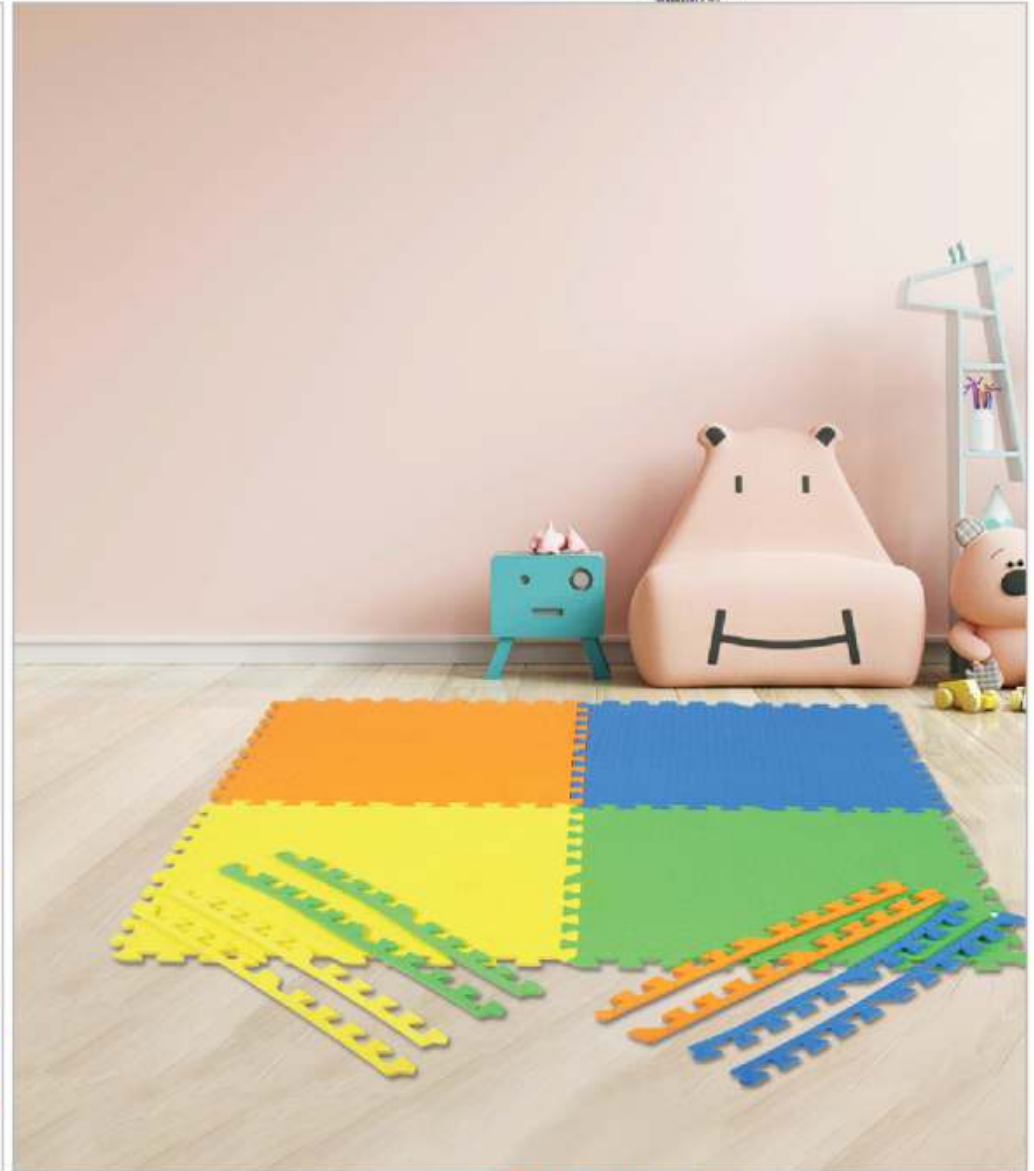

1 Set-4 Colours

PSF-1424

COLORFUL PLAYMAT
L600 XW600 XTH12 MM

RATE: ₹ 900.00

Set of
4 Pcs

**OLD
MODEL IS
AVAILABLE
AGAIN**

Border
Included

1 Set-4 Colours