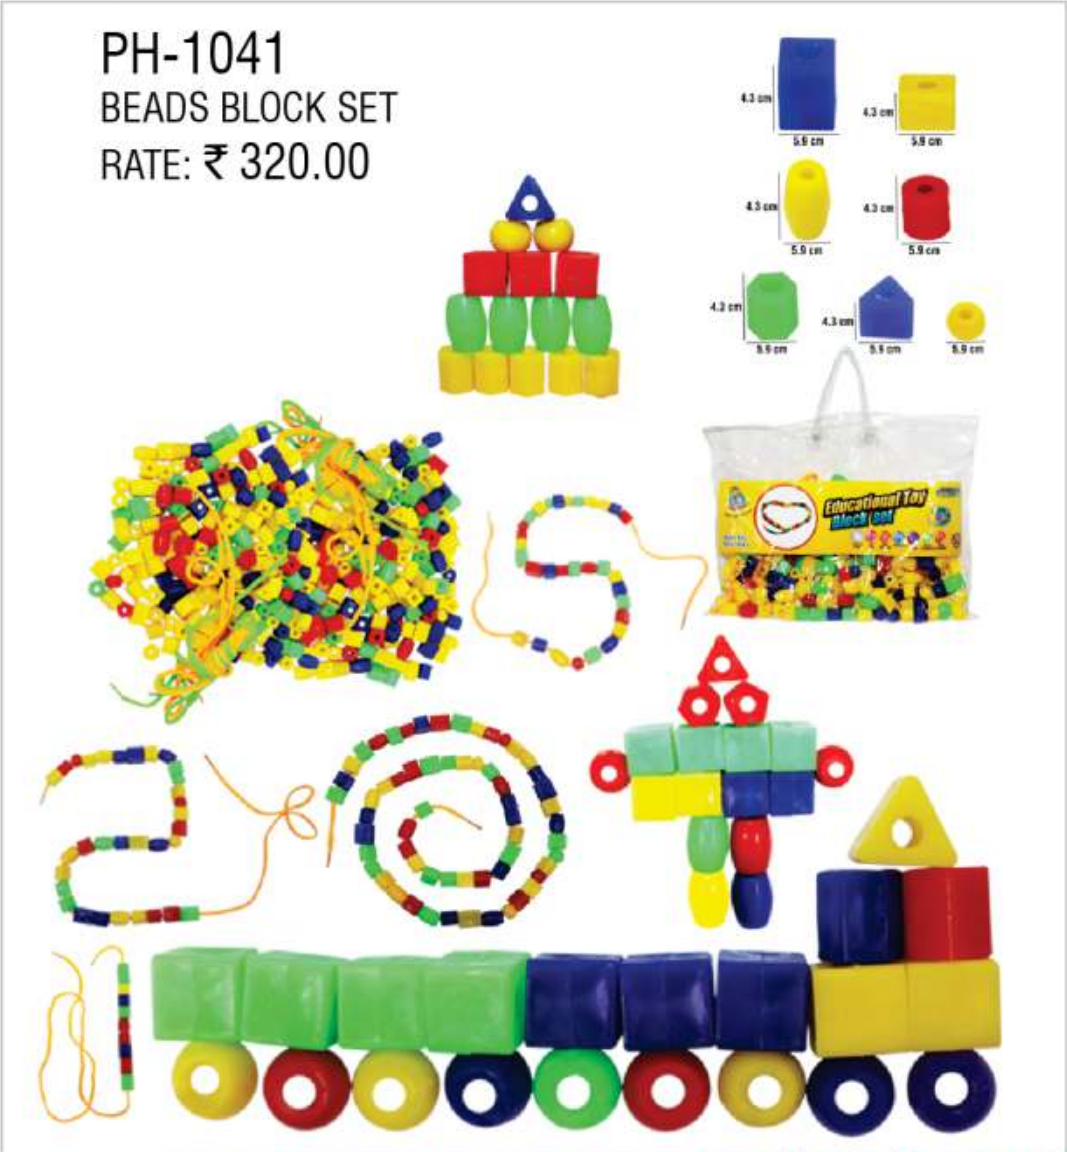

PH-1036
HAND BLOCK SET
RATE: ₹ 320.00

PH-1037
JIGSAW BLOCK SET
RATE: ₹ 320.00

PH-1038
BEARING BLOCK SET
RATE: ₹ 320.00

PH-1039
CARTOON BLOCK SET
RATE: ₹ 320.00

PH-1040
BUILDING BLOCK SET
RATE: ₹ 320.00

PH-1041
BEADS BLOCK SET
RATE: ₹ 320.00