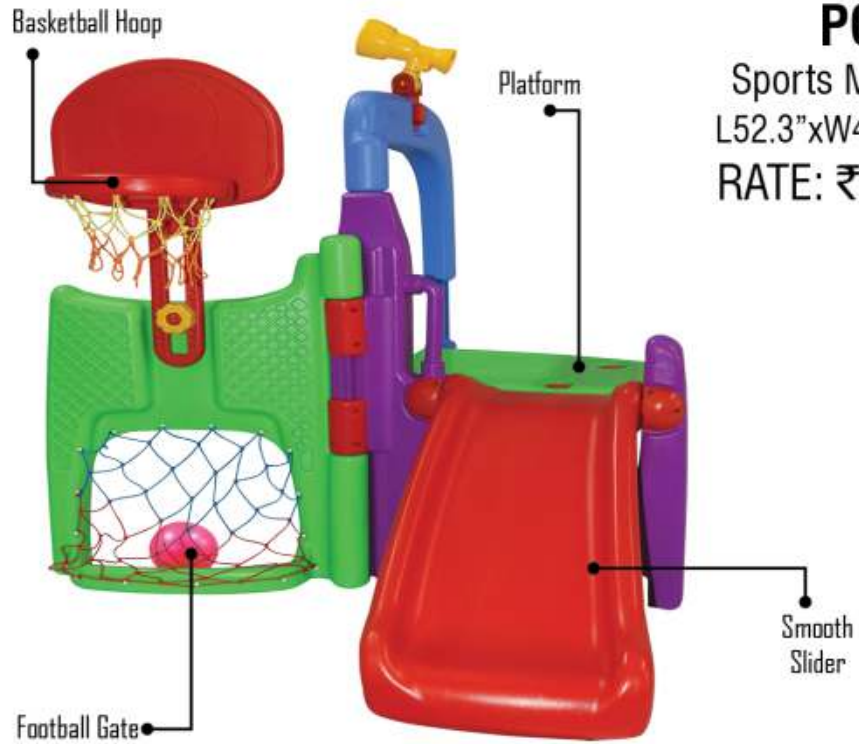

Front View

Side View

Back View

PGS-4646

Sports Multi Playset
 L52.3"xW49.6"xH49.6"
 RATE: ₹ 7,900.00

Front View

Side View

Back View

PGS-4416
 Rocket Slide Combo
 L68.8"xW78"xH48"x54.7"
RATE: ₹ 12,400.00

Curved Non-Sharp Edges

PGS-4242

Castle Sports Playcentre

L40"xW73.6"xH46.5"

RATE: ₹ 12,900.00

Front View

Side View