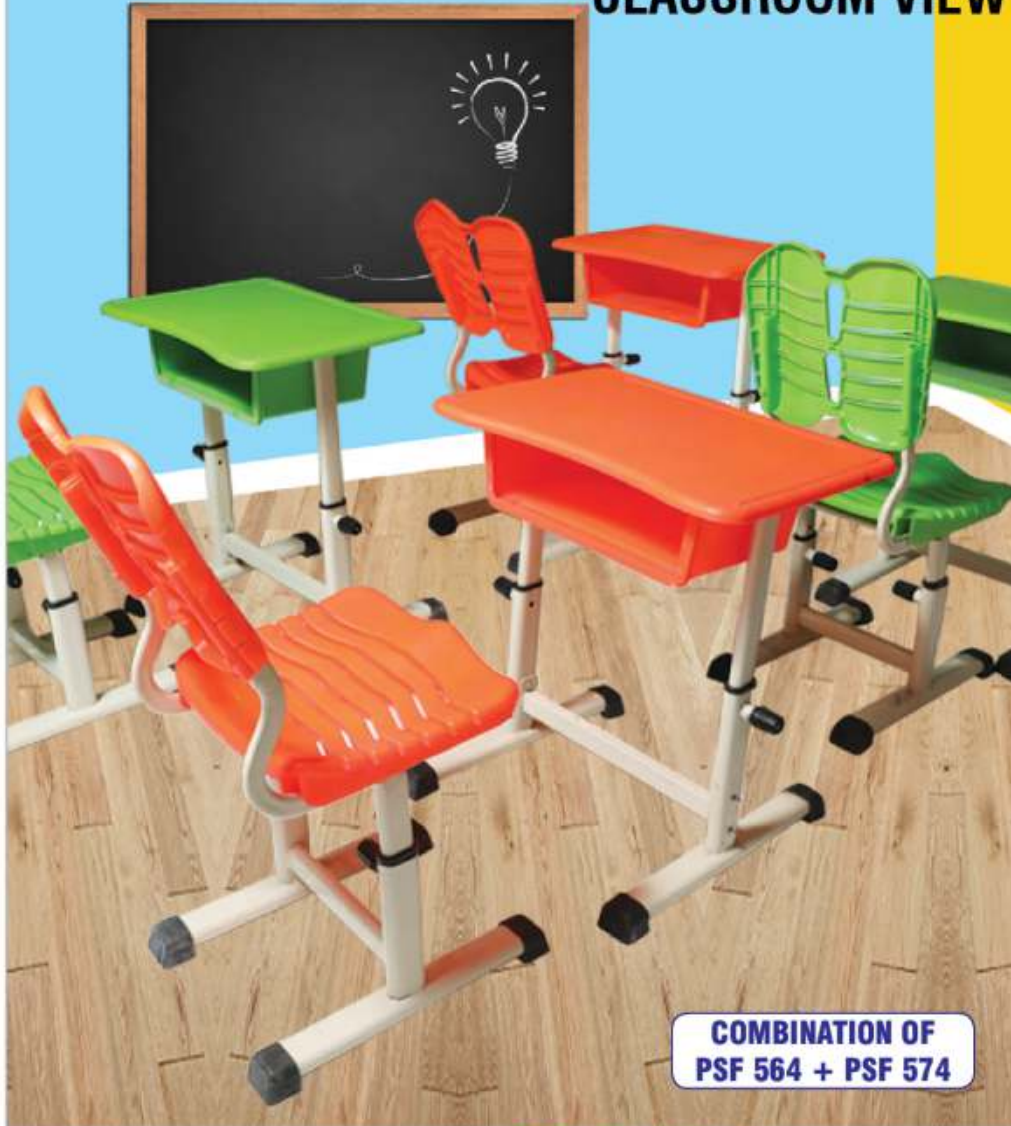

Side View

Back View

CLASSROOM VIEW

COMBINATION OF
PSF 578 + PSF 579

CLASSROOM VIEW

**COMBINATION OF
PSF 564 + PSF 574**

PSF-564

LUMINOUS DESK (ONLY TABLE)

L26"xW18"xH26-29"

RATE: ₹ 4,200.00

Features

- Curved Non-Sharp Edges
 - Storage Space
- Utility Space for Pencil, Pen etc. on the top
 - Bottle Hanger
- Height Adjustable
- Anti Skid Shoes

Front View

Side View