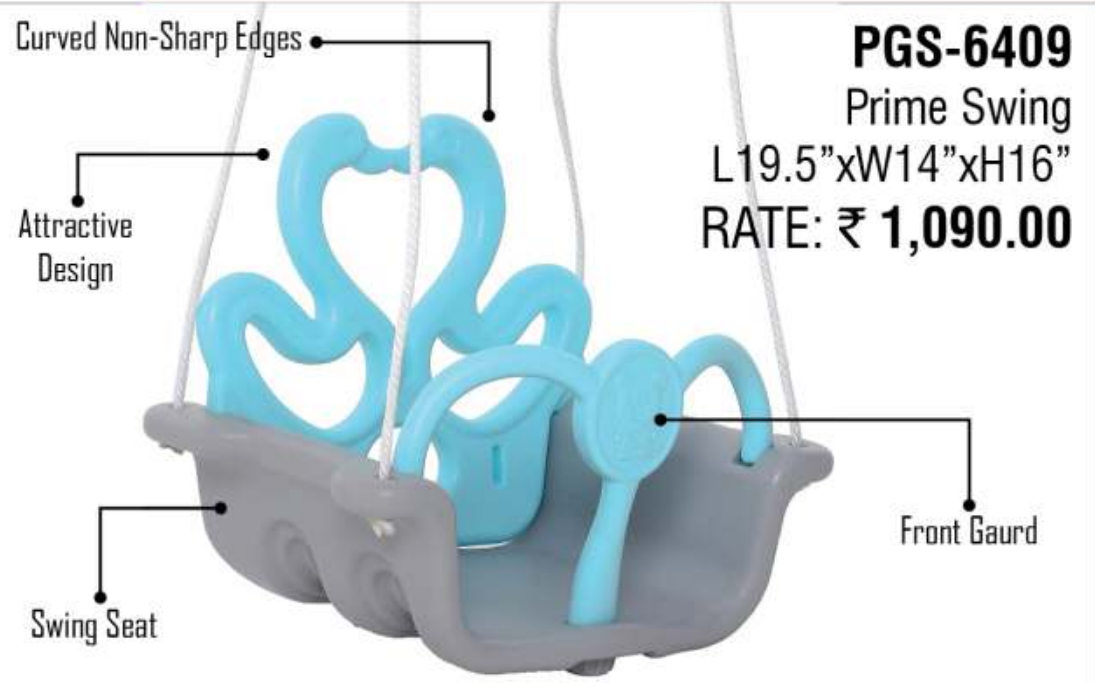

Handrail

Non Slip Steps

Wide Base for Stability

Smooth Slider

Front View

Side View

Back View

PGS-280

Super Max Slide
L99"xW40"xH54.5"xT73"

RATE: ₹ 16,800.00

Front View

Side View

Back View

Curved Non-Sharp Edges

PGS-1409
Super Swing
L19"xW12"xH17.5"
RATE: ₹ 1,290.00

Seat

Front Gaurd

Front View

Side View

Back View

Curved Non-Sharp Edges

PGS-4101
Giraffe Swing
L49.2"xW34.2"xH47.2"
RATE: ₹ 4,800.00

Front View

Side View