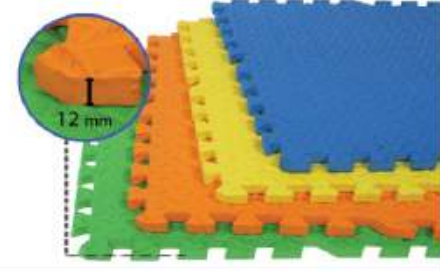

1 Set-4 Colours

PSF-1424

COLORFUL PLAYMAT
L600 XW600 XTH12 MM

RATE: ₹ 900.00

Set of
4 Pcs

**OLD
MODEL IS
AVAILABLE
AGAIN**

Border
Included

1 Set-4 Colours