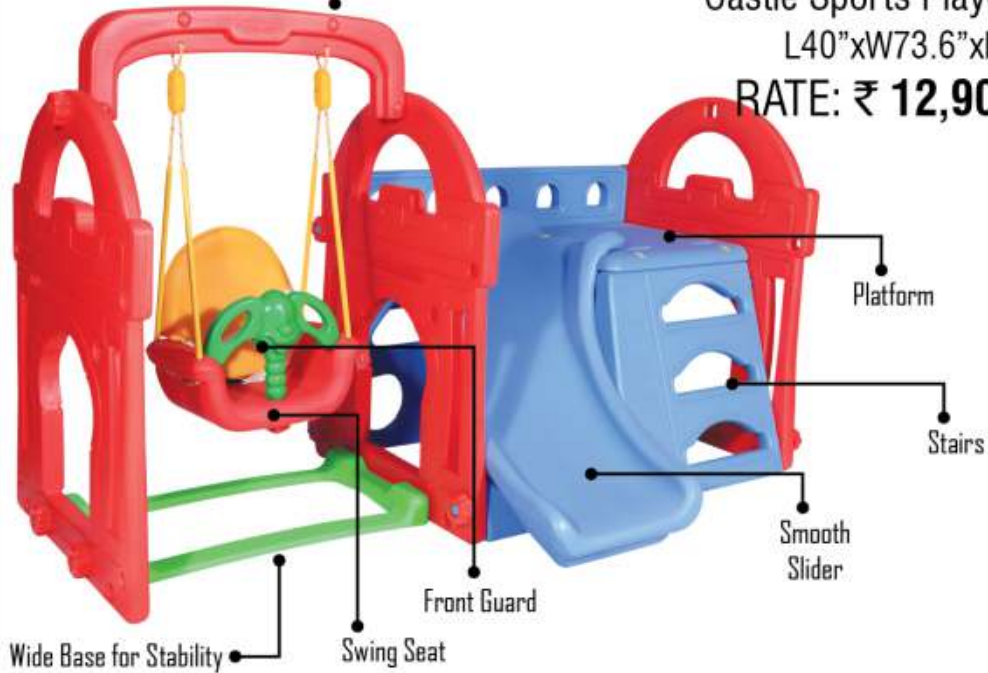

Front View

Side View

Back View

PGS-4646

Sports Multi Playset
 L52.3"xW49.6"xH49.6"
 RATE: ₹ 7,900.00

Front View

Side View

Back View

PGS-4416
 Rocket Slide Combo
 L68.8"xW78"xH48"x54.7"
RATE: ₹ 12,400.00

Curved Non-Sharp Edges

PGS-4242

Castle Sports Playcentre

L40"xW73.6"xH46.5"

RATE: ₹ 12,900.00

Front View

Side View