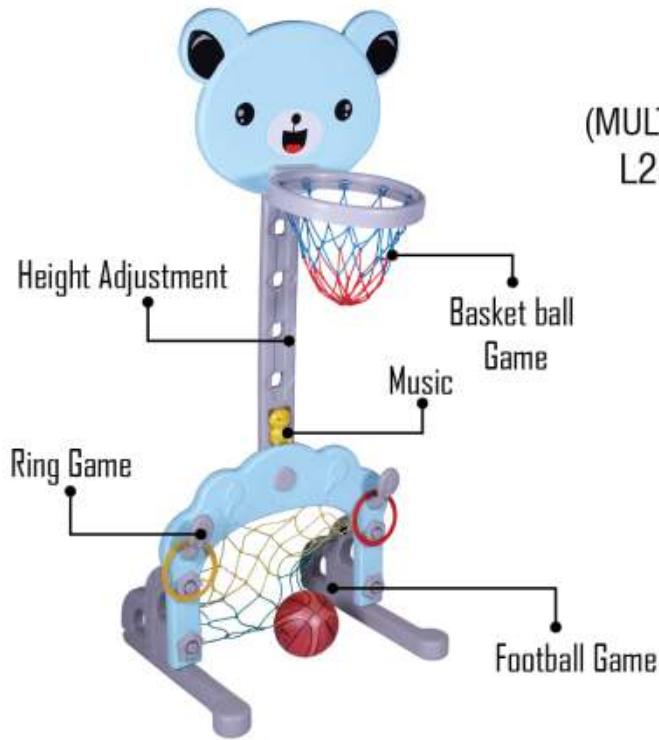

6704 N

CATBEAR M.A.S.S.
(MULTI ACTIVITY SPORTS SET)
L25" X W21.5" X H39-62"

RATE: ₹ **2,190.00**

Front View

Side View

Back View