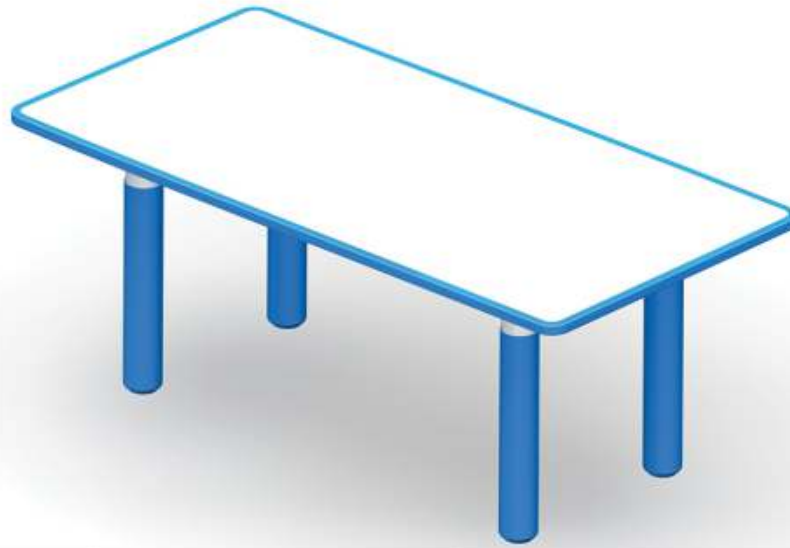

Back View

CLASSROOM VIEW

CLASSROOM VIEW

PSF-7111

Front Bend Table (Without Chair)

L37" x W30.7" x H18-22"

RATE: ₹ **6,800.00**

Features

- Curved Non-Sharp Edges
- Height Adjustable
- Strong & Sturdy Legs

Front View

Side View

Back View

PSF-7115

Rectangle Table (Without Chair)

L47.2"xW23.6"xH18-22"

RATE: ₹ 6,200.00

Front View

Side View

Back View

CLASSROOM VIEW

PSF-501

Little Genius

L28"xW15.5"xH21"

RATE: ₹ 2,900.00