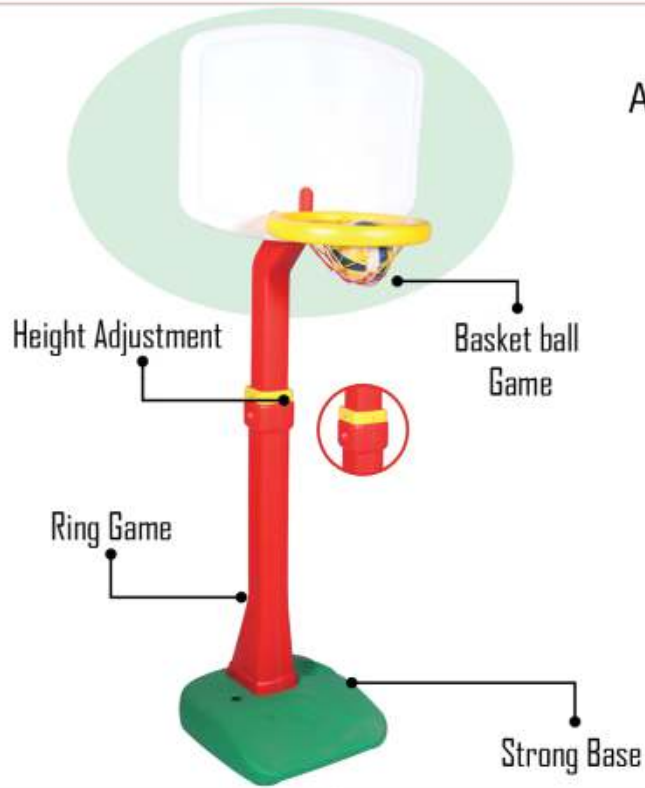

Back View

PGS-4703

ADJ. BASKETBALL SENIOR
L20" X W18" X H98.8"

RATE: ₹ 3,800.00

Front View

Side View

Back View

PSF-134
PLAY JUNCTION (SET OF 8 PC.)
L41" X W23" (1 PC)
RATE: ₹ 9,900.00