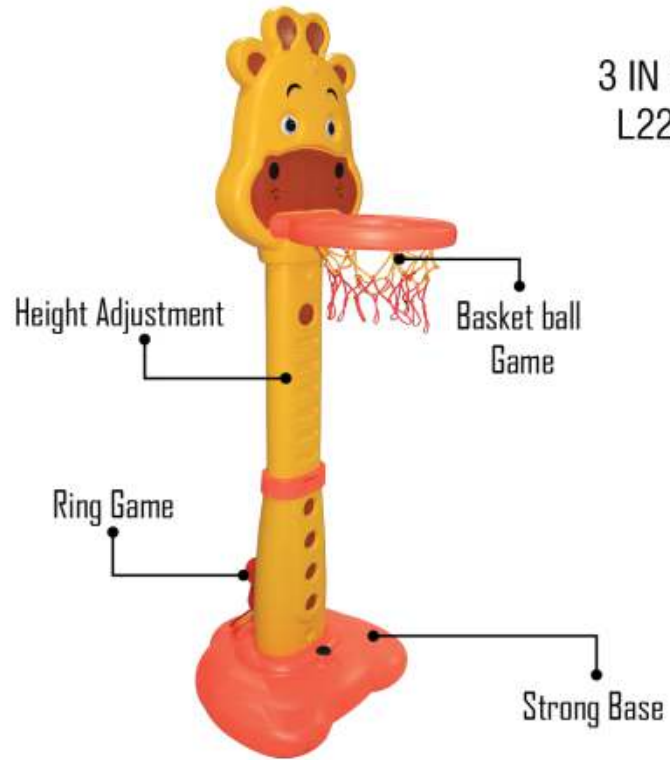

PGS-7703

3 IN 1 GIRAFFE BASKETBALL

L22.8" X W18.8" X H47-59"

RATE: ₹ 1,860.00

Front View

Side View

Back View