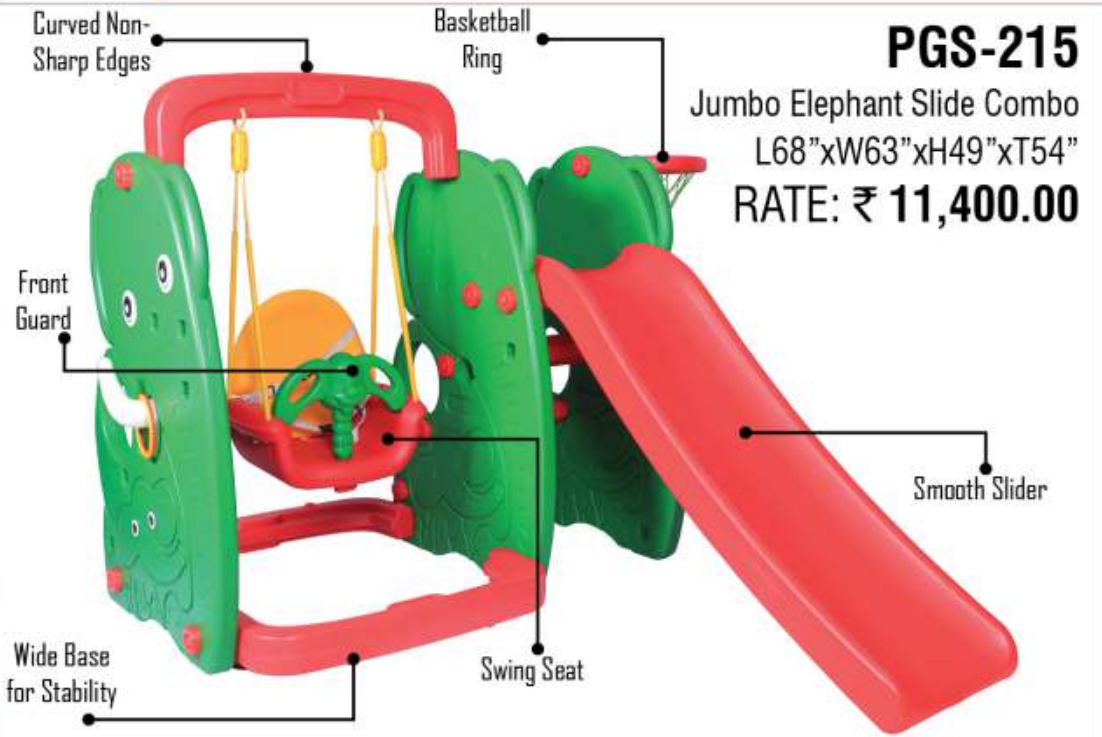

Side View

Back View

PGS-4318
Bunny Wavy Combo
 L68.5"xW65"xH48"xT54.7"
RATE: ₹ 9,900.00

ROCKER RIDE-ON & SEE-SAW SERIES

MAKING **INDIAN** Products
Fulfilling **GLOBAL** Aspirations..

CALL US AT: 9292924692