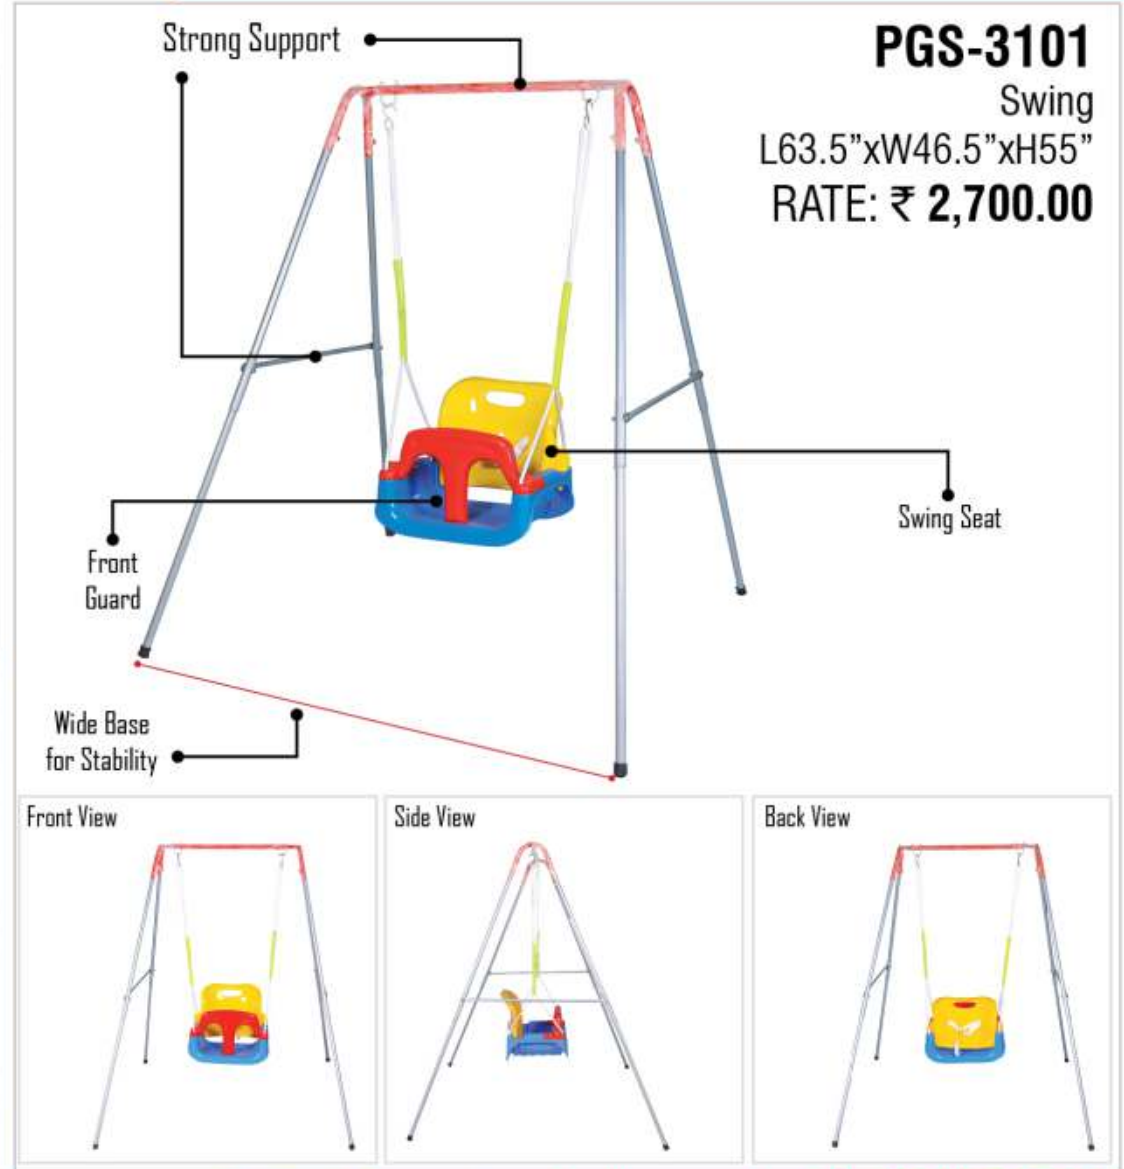

Front Gaurd

Front View

Side View

Back View

Curved Non-Sharp Edges

PGS-4101
Giraffe Swing
L49.2"xW34.2"xH47.2"
RATE: ₹ 4,800.00

Front View

Side View

Back View

Curved Non-Sharp Edges

PGS-4102

2 Seater Giraffe Swing

L49.2"xW34.2"xH47.2"

RATE: ₹ 6,900.00

Front View

Side View