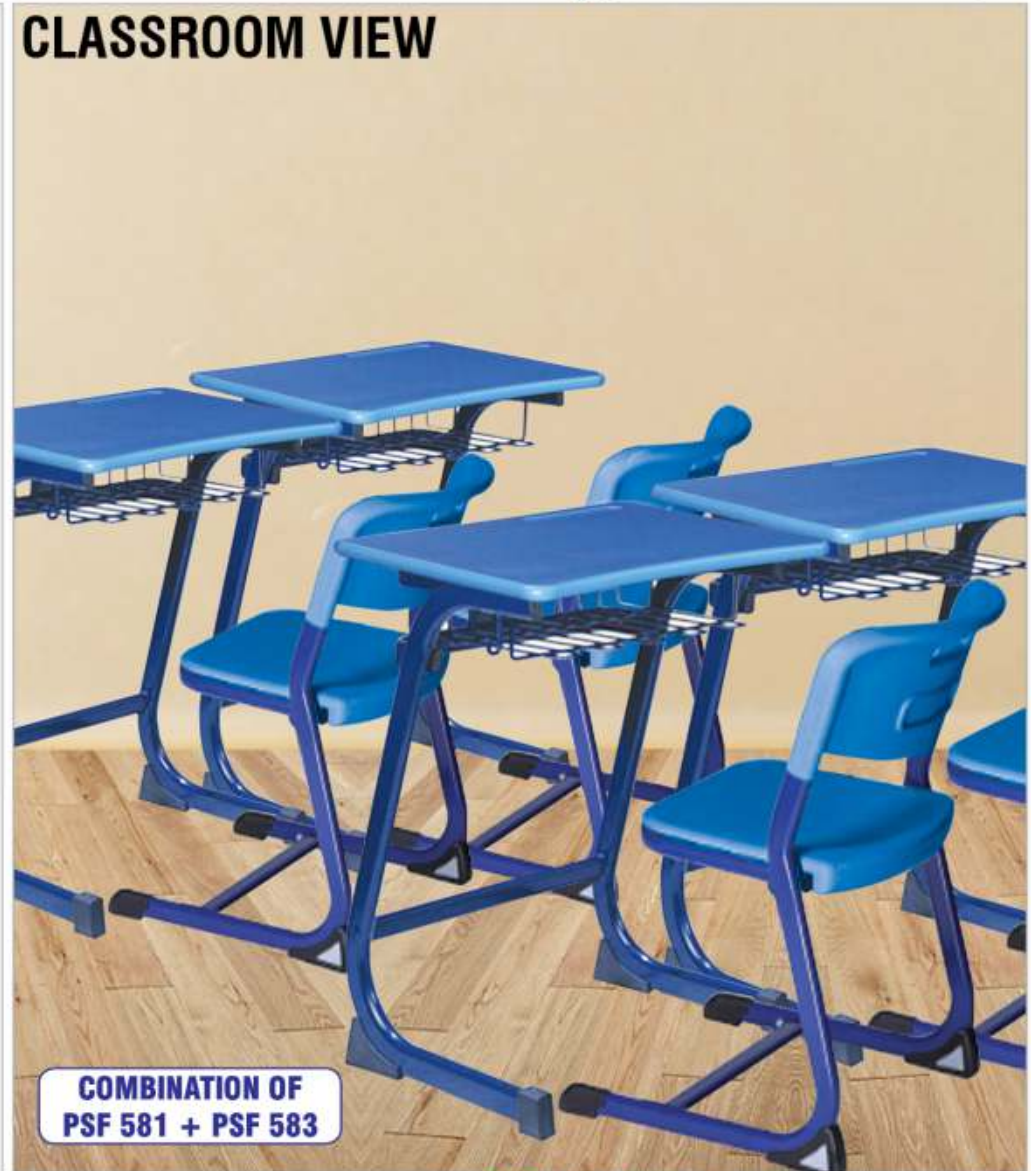

Front View

Side View

Back View

PSF-583

WIZARD CHAIR

L17.5"xW17.5"XH30"

SEAT HEIGHT: 18.5"

RATE: ₹ 2,600.00

Features

- Curved Non-Sharp Edges
- Anti Skid Shoes
- Strong Back Rest

Front View

Side View

Back View

CLASSROOM VIEW

COMBINATION OF
PSF 581 + PSF 583

CLASSROOM VIEW

**COMBINATION OF
PSF 582 + PSF 583**

PSF-582

SUPER GENIUS DESK

(ONLY TABLE)

L47" x W18" x H30"

RATE: ₹ **6,300.00**

Features

- Curved Non-Sharp Edges
 - Storage Space
- Utility Space for Pencil, Pen etc. on the top
 - Bottle Hanger
 - Anti Skid Shoes