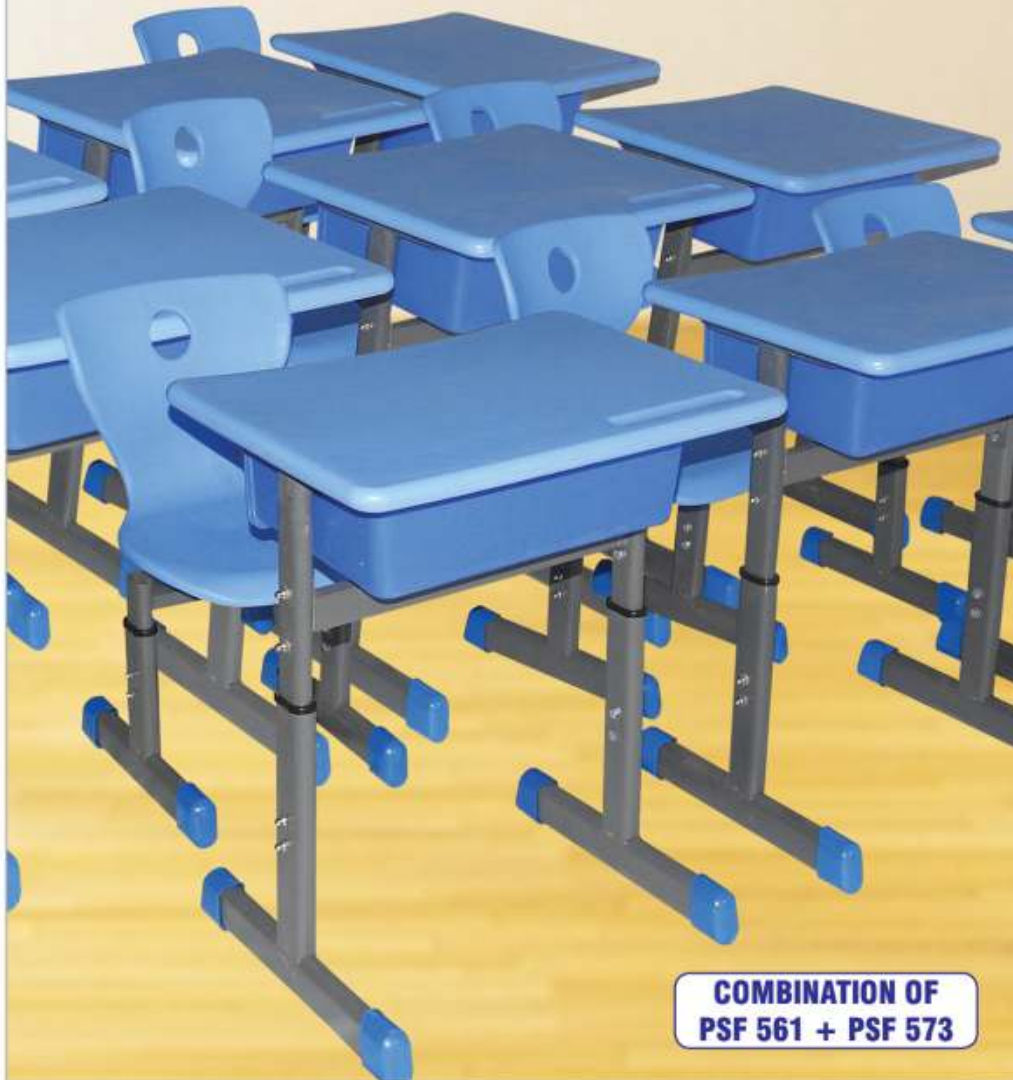

CLASSROOM VIEW