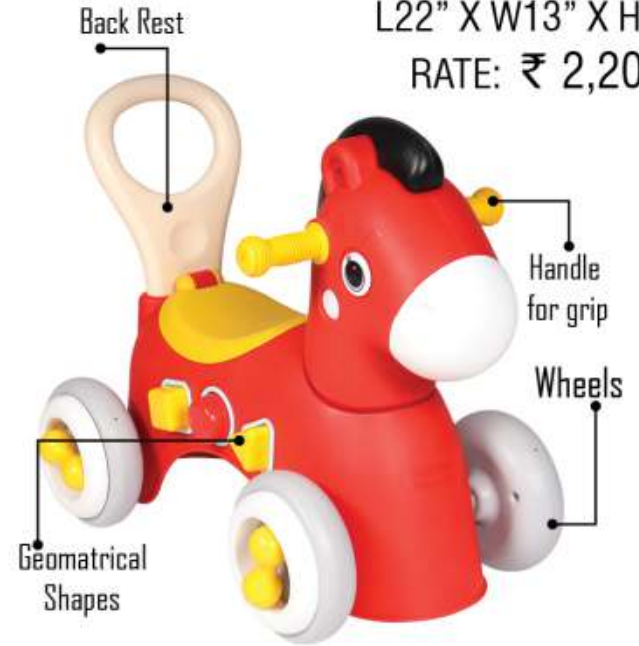

Side View

Back View

PGS-712
PINTO RIDER
L22" X W13" X H17.5"
RATE: ₹ 2,200.00