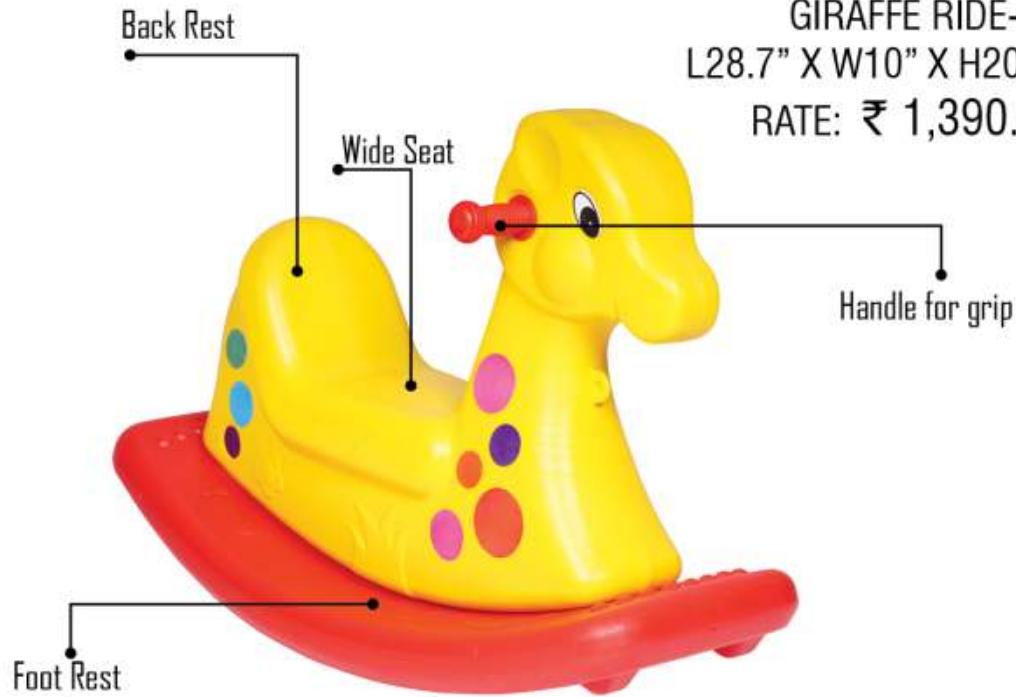

Chair Position

2 Position of chair-Low & High

NEW
PRODUCT
— ★ —

PGS-6015
PUPPY SIT ON
L25" X W20" X H18.5"
RATE: ₹ 1,990.00

Front View

Side View

Back View

PGS-1404
GIRAFFE RIDE-ON
L28.7" X W10" X H20.5"
RATE: ₹ 1,390.00