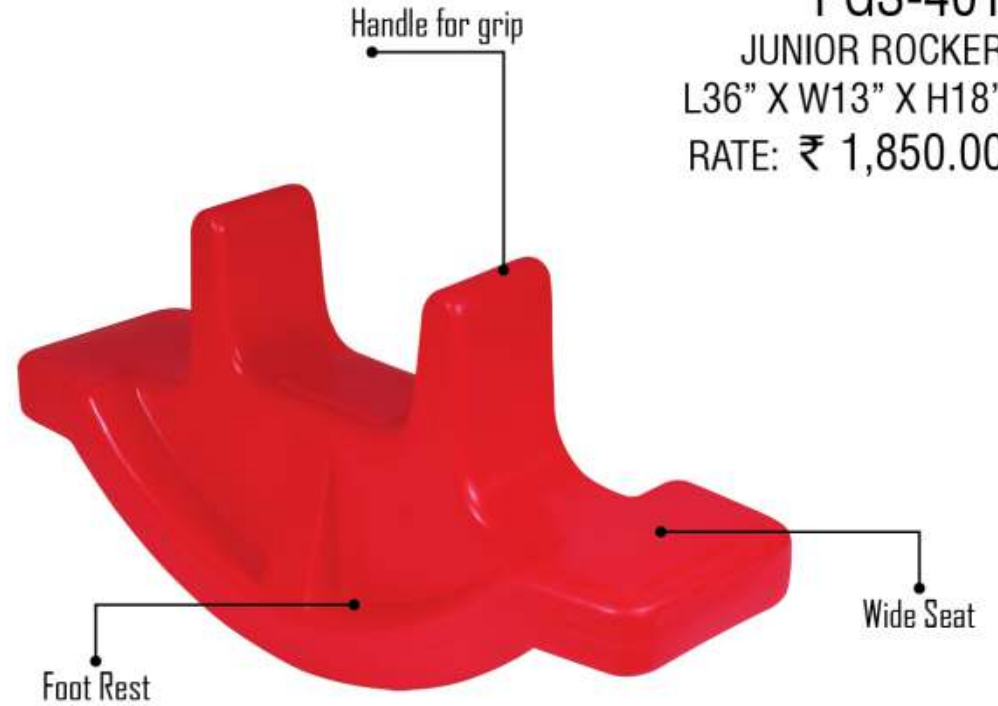

Front View

Side View

Back View

PGS-412

BUG BEE RIDEON

L29" X W13" X H18"

RATE: ₹ 1,890.00

Grip Handle

Anti Slip Seat

Foot Rest

Front View

Side View

Back View

PGS-401
JUNIOR ROCKER
L36" X W13" X H18"
RATE: ₹ 1,850.00

Front View

Side View