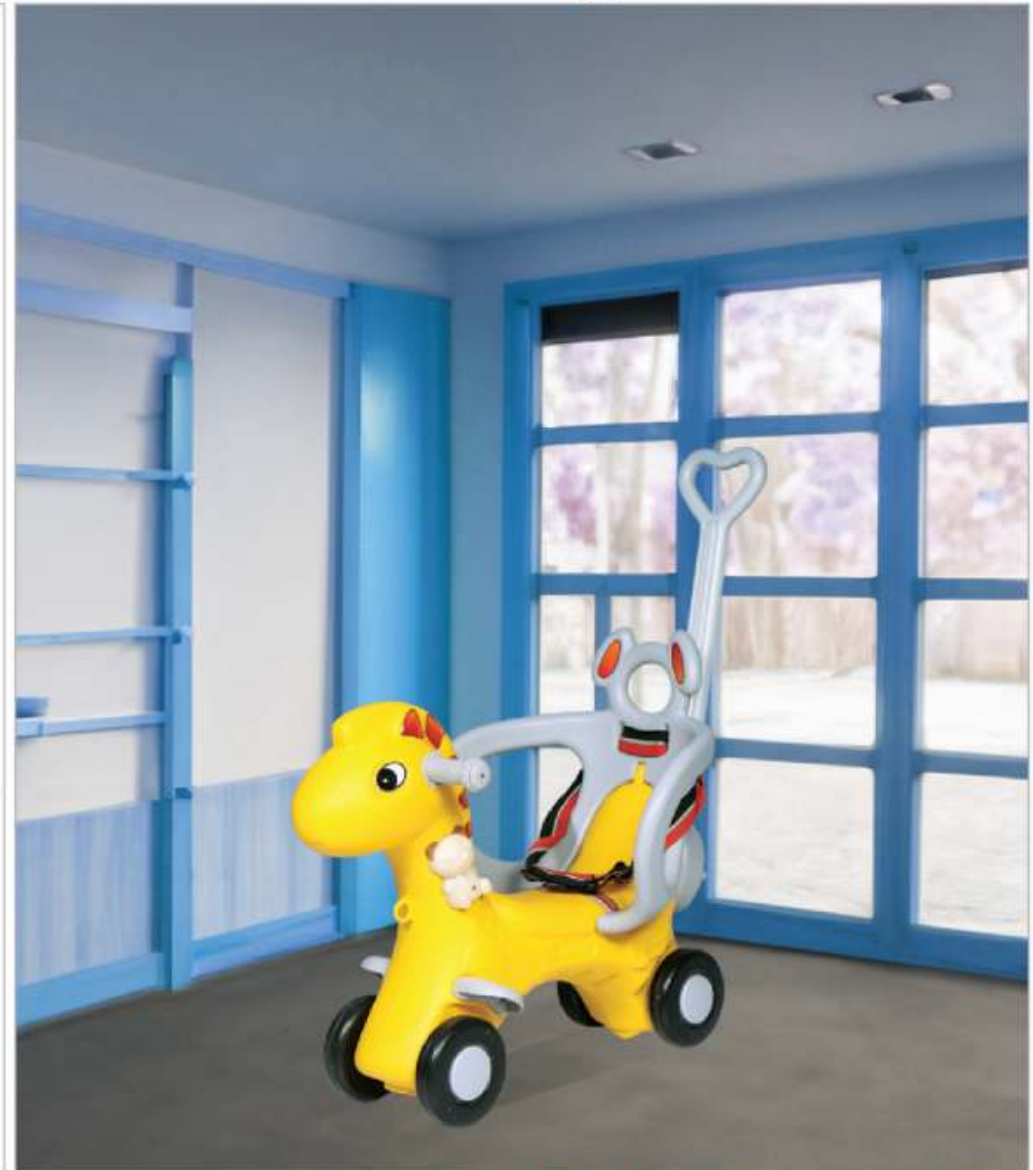

Wide Wheels

Front View

Side View

Back View

6710
STEED PUSH-N-SCOOT (HANDLE)
 L26" X W15" X H28.5"
 RATE: ₹ 1,400.00

Push Handle
 Anti Slip Seat
 Grip Handle
 Music
 Wide Wheels
 Foot Rest
 Safety Seat Belt

Front View Side View Back View

6810
 GIRAFFE PUSH-N-SCOOT (HANDLE)
 L26" X W15" X H28.5"
 RATE: ₹ 1,400.00

Front View

Side View

Back View

6910

HORSE ROTATING ROCKING RIDER (HANDLE)

L28" X W14" X H27.5"

RATE: ₹ 1,590.00

Front View

Side View

Back View

6715
STEED ROCK-N-SCOOT (HANDLE)
 L30" X W15" X H28.5"
 RATE: ₹ 1,990.00

Front View

Side View

Back View