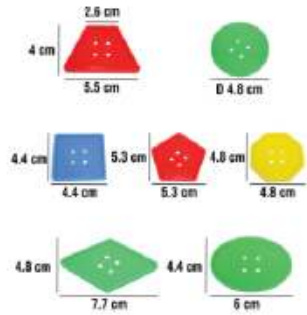

PH-1028
SHAPE BLOCK SET
RATE: ₹ 320.00