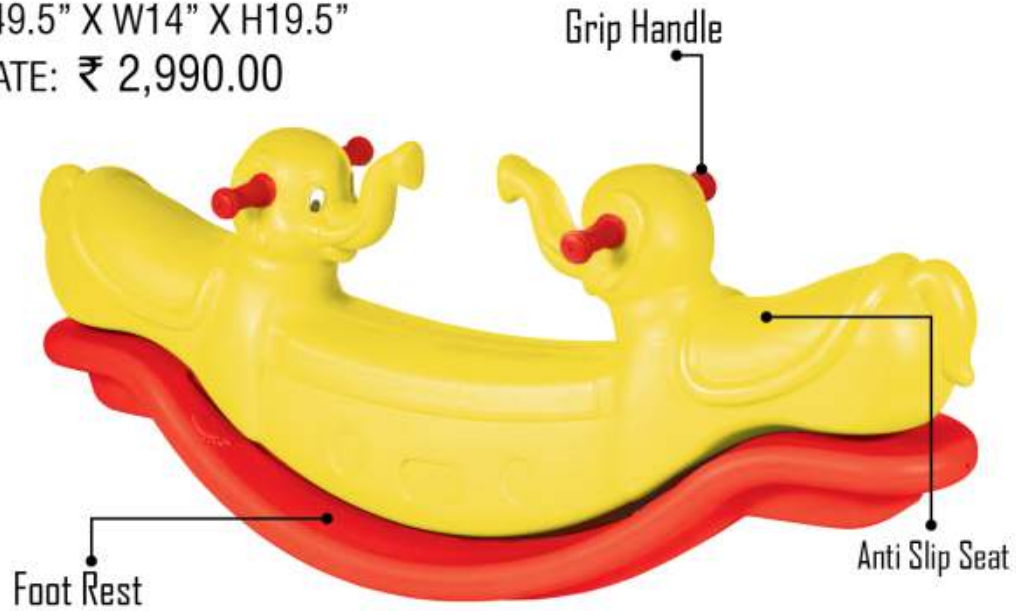

PGS-417 N
PONY 3 WAY ROCKER
L49.5" X W14" X H19.5"
RATE: ₹ 2,990.00

Front View

Side View

Back View

PGS-418 N

ELEPHANT 3 WAY ROCKER

L49.5" X W14" X H19.5"

RATE: ₹ 2,990.00