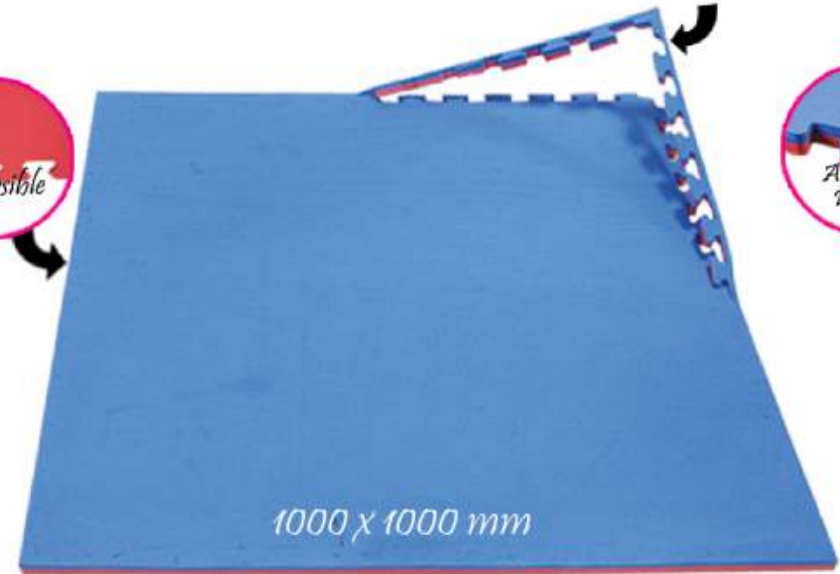

PH-5215
TABLE TOY
W40 XH40 CM
RATE: ₹ 2,100.00

PSF-1540
FLOOR PLAYMAT JUMBO
L1000 XW1000 XTH20 MM
RATE: ₹ 2,600.00

Set of
2 Pcs

Removable Edge Strips

Border Included

1 Set-2 Pcs

Set of
2 Pcs

PSF-1640
PLAYMAT SUPER
L1000 XW1000 XTH25 MM
RATE: ₹ 3,300.00