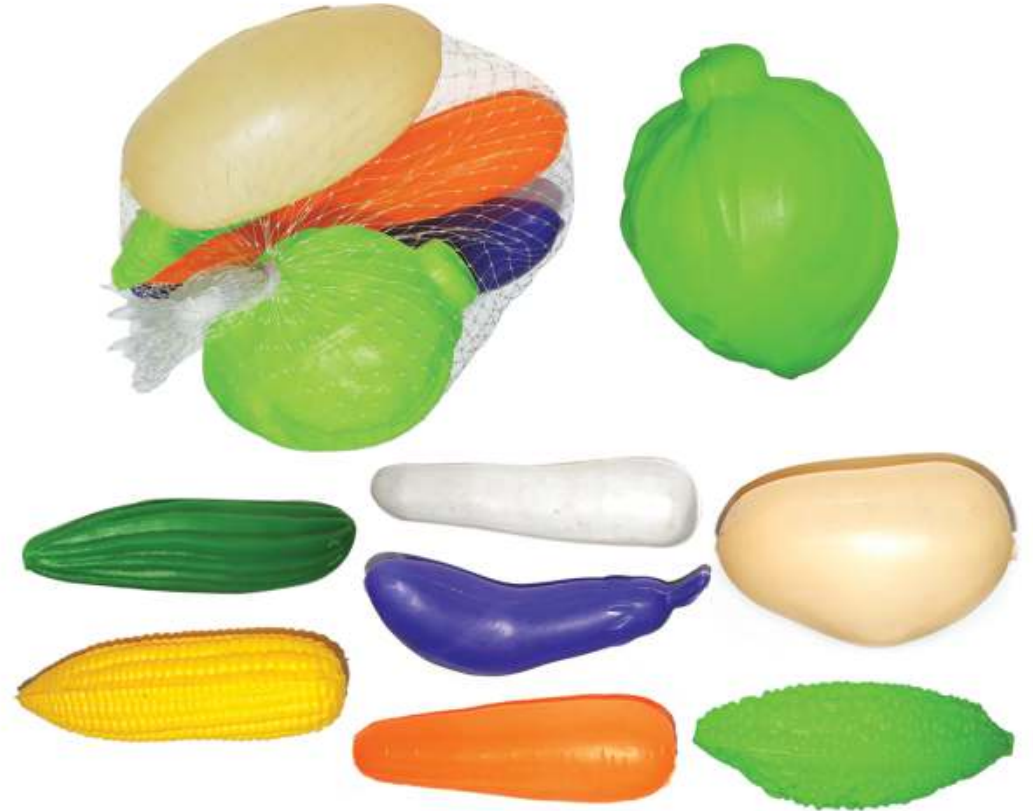

Set of
8 Pcs

Set of
8 Pcs

PH-8002
VEGETABLE TOY SET
RATE: ₹ 140.00

PH-1021
CONNECTRIC BLOCK
SETRATE: ₹ 320.00

3.6 cm

3.6 cm

PH-1022
FARM HOUSE BLOCK SET
RATE: ₹ 320.00

NEW
PRODUCT
 ★