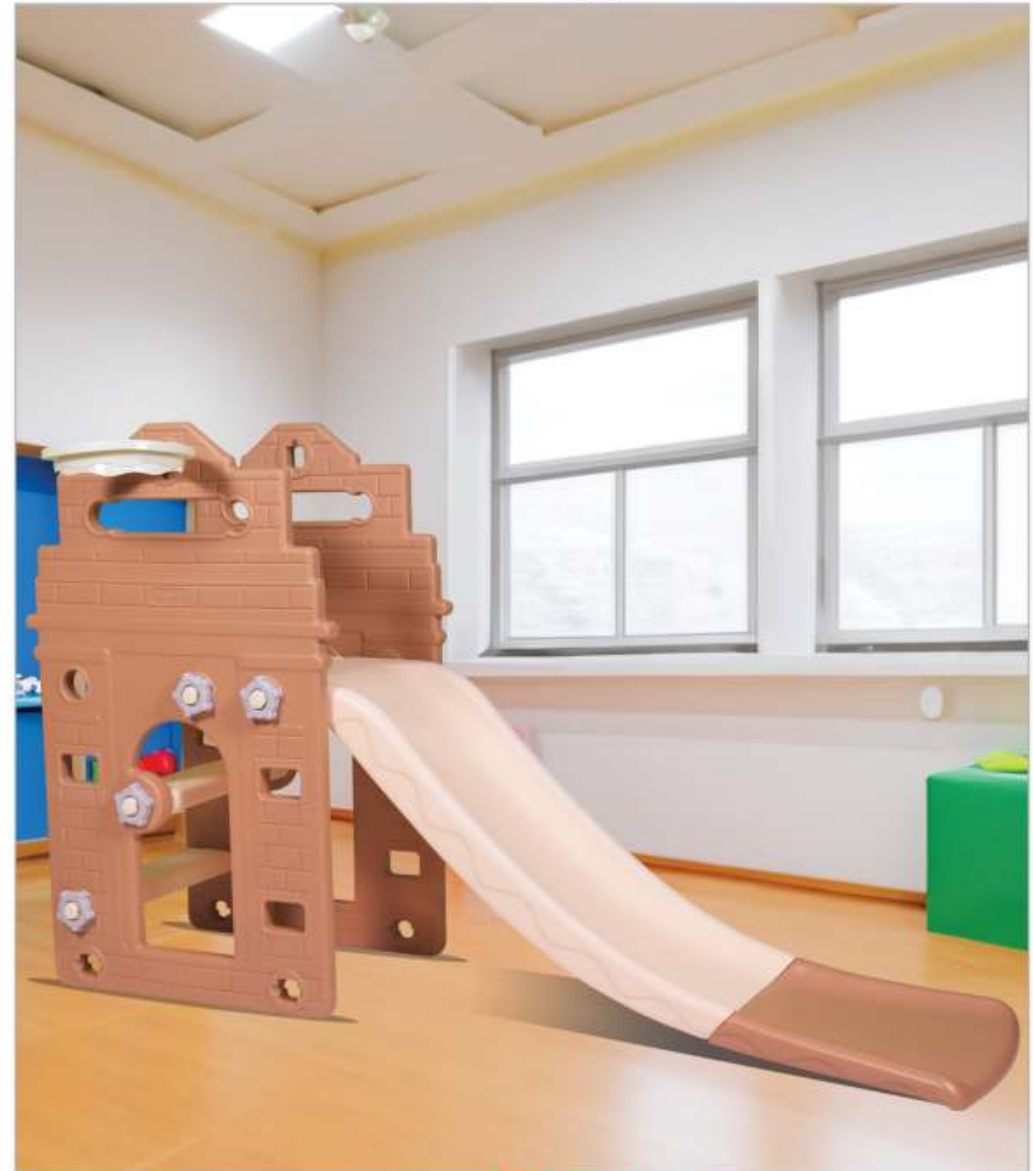

Back View

PGS-6211
Carrot Slide
L64"xW30.5"xH33"
RATE: ₹ **3,490.00**

Front View

Side View

Back View

PGS-6018

2 in 1 Rocking Panda Slide
L36"xW14.5"xH20"xT36.5"

RATE: ₹ 2,100.00