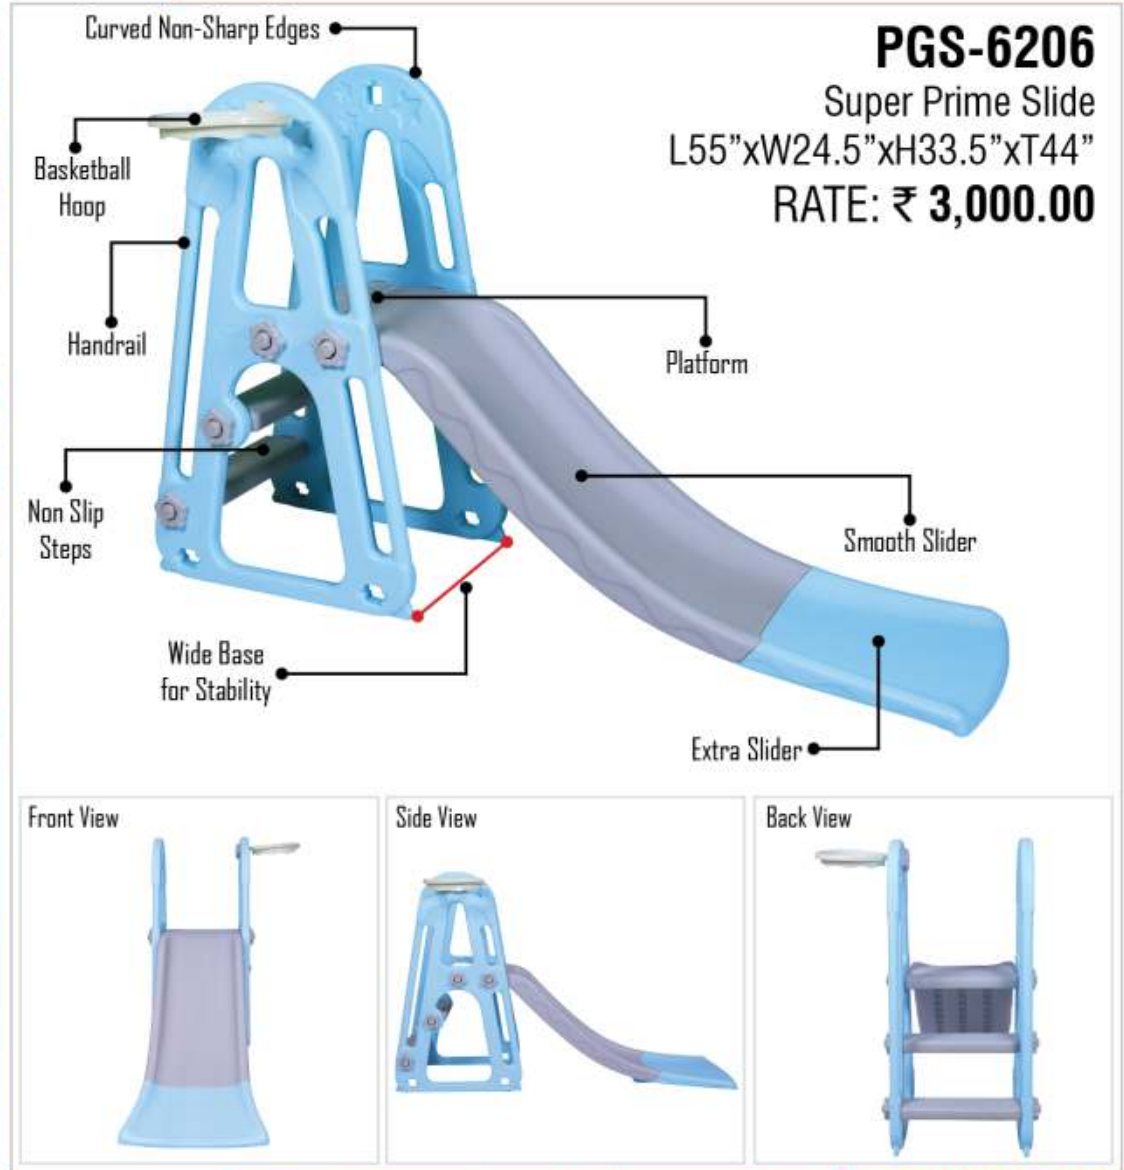

Back View

PGS-6211
Carrot Slide
L64"xW30.5"xH33"
RATE: ₹ **3,490.00**

Front View

Side View

Back View

PGS-6018

2 in 1 Rocking Panda Slide
L36"xW14.5"xH20"xT36.5"

RATE: ₹ 2,100.00