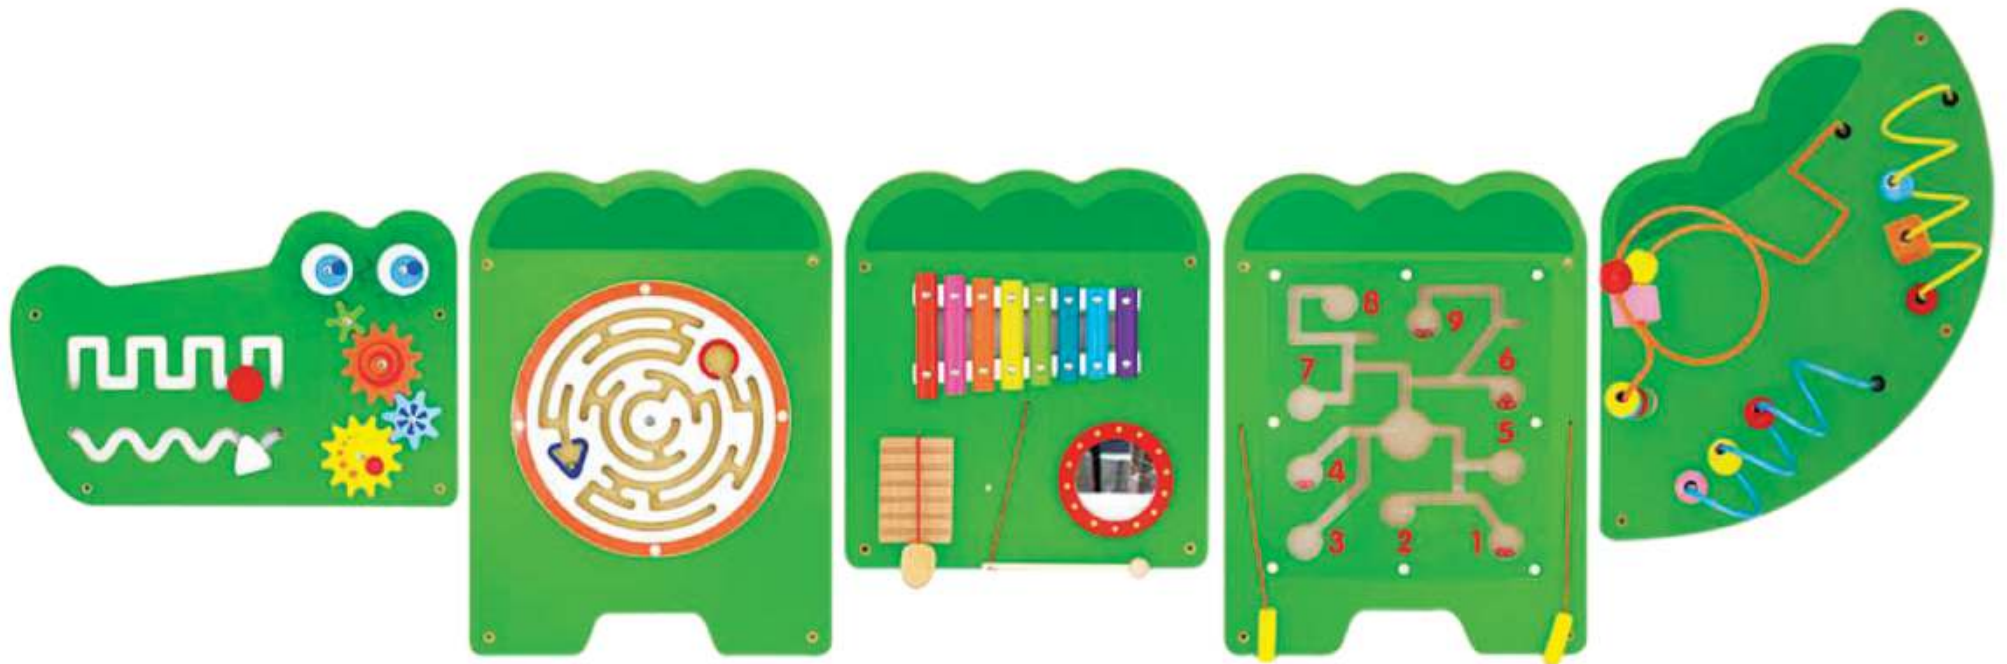

PH-5346

CROCODILE WALL TOY

L187 XH61 XTH1.5 CM

RATE: ₹ 10,800.00