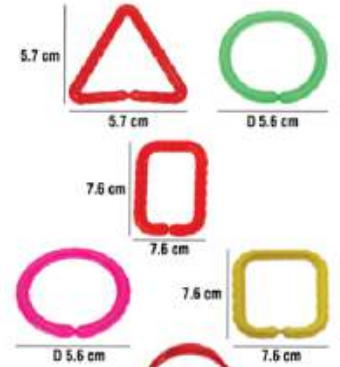

PH-1031
SHAPE BLOCK SET
RATE: ₹ 320.00

PH-1032
CONSTRUCTION BLOCK SET
RATE: ₹ 320.00

PH-1033
TOOLS BLOCK SET
RATE: ₹ 320.00

PH-1034
FIGURE BLOCK SET
RATE: ₹ 320.00

This advertisement for the PH-1034 Figure Block Set features a clear plastic bag filled with colorful human-shaped blocks. The bag is labeled 'Educational Block(s)' and has a small illustration of two figures. Surrounding the bag are several individual blocks in green, yellow, pink, and blue. Some of these blocks are arranged into a chain, a circle, and a diamond shape, demonstrating their use in play.