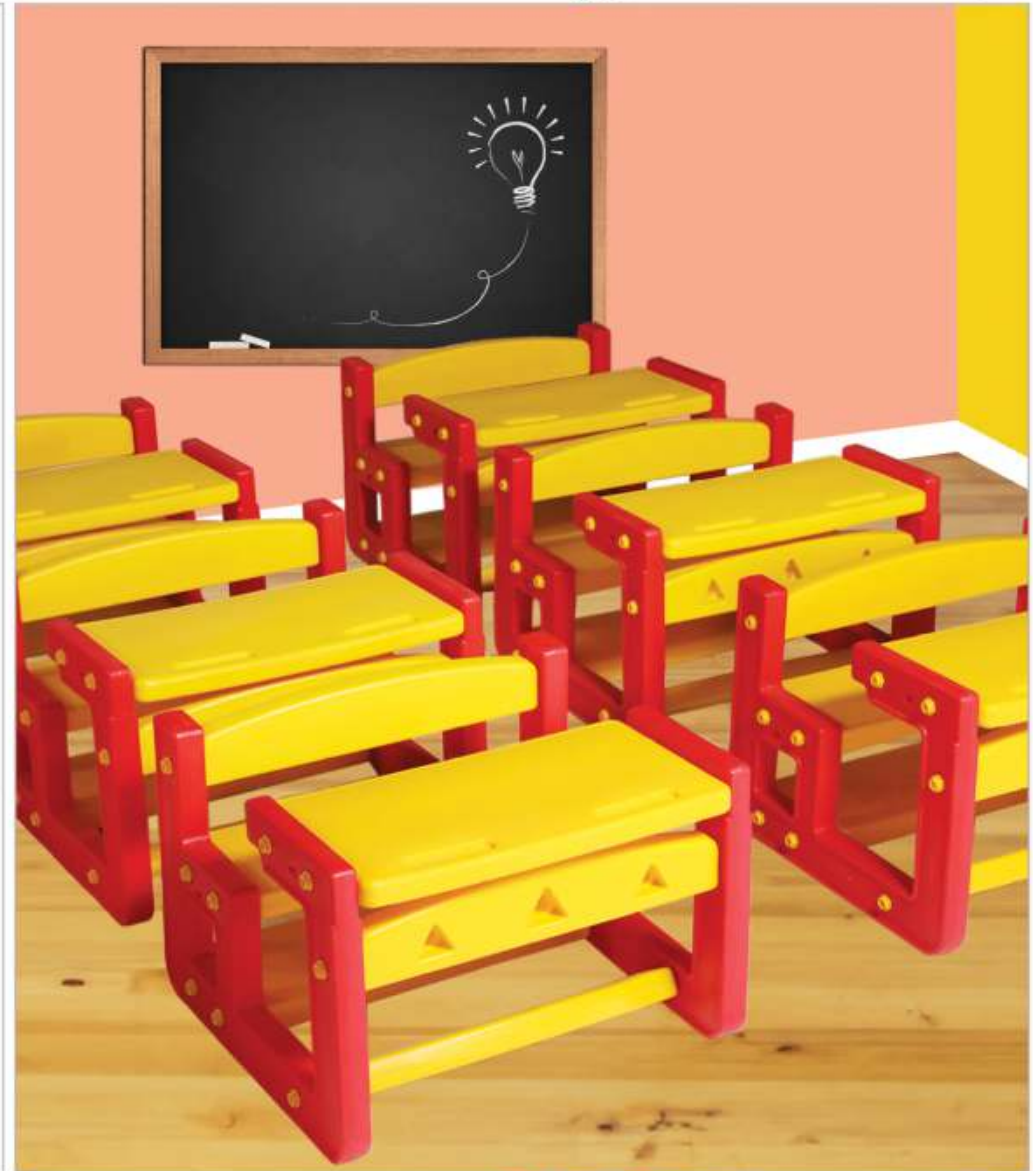

PSF-502

Scholar

L28"xW29"xH21"

RATE: ₹ 4,400.00

Features

- Curved Non-Sharp Edges
- Storage space under the seat
- Suitable for 2 children
- Utility Space for Pencil, Pen etc. on the top
- Durable and sturdy
- Easy Assembling