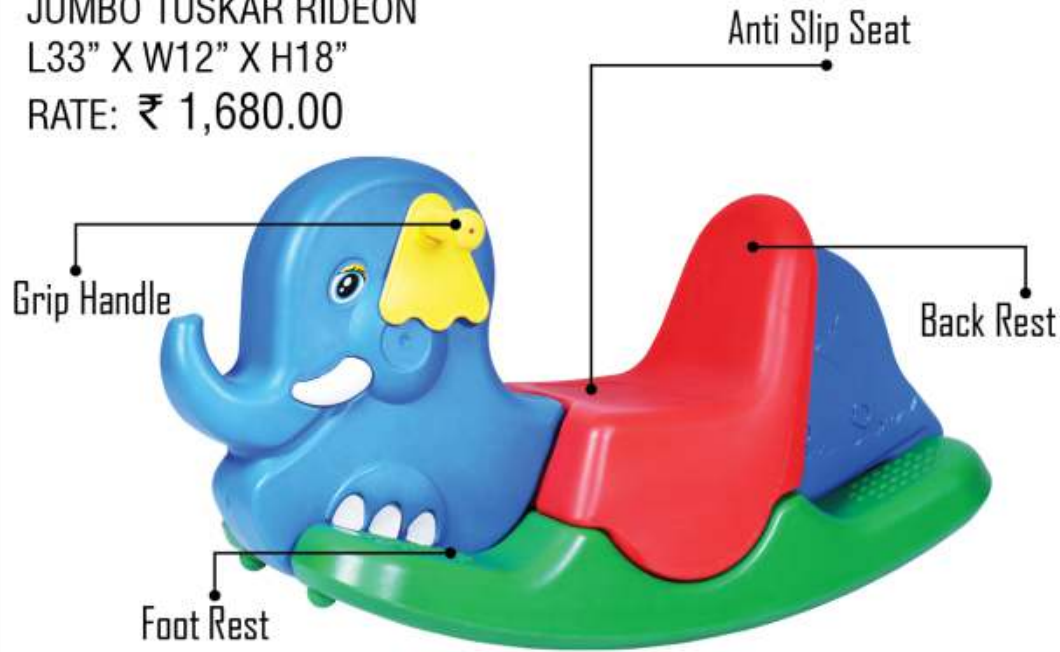

Side View

Back View

PGS-2405

JUMBO TUSKAR RIDEON

L33" X W12" X H18"

RATE: ₹ 1,680.00

Front View