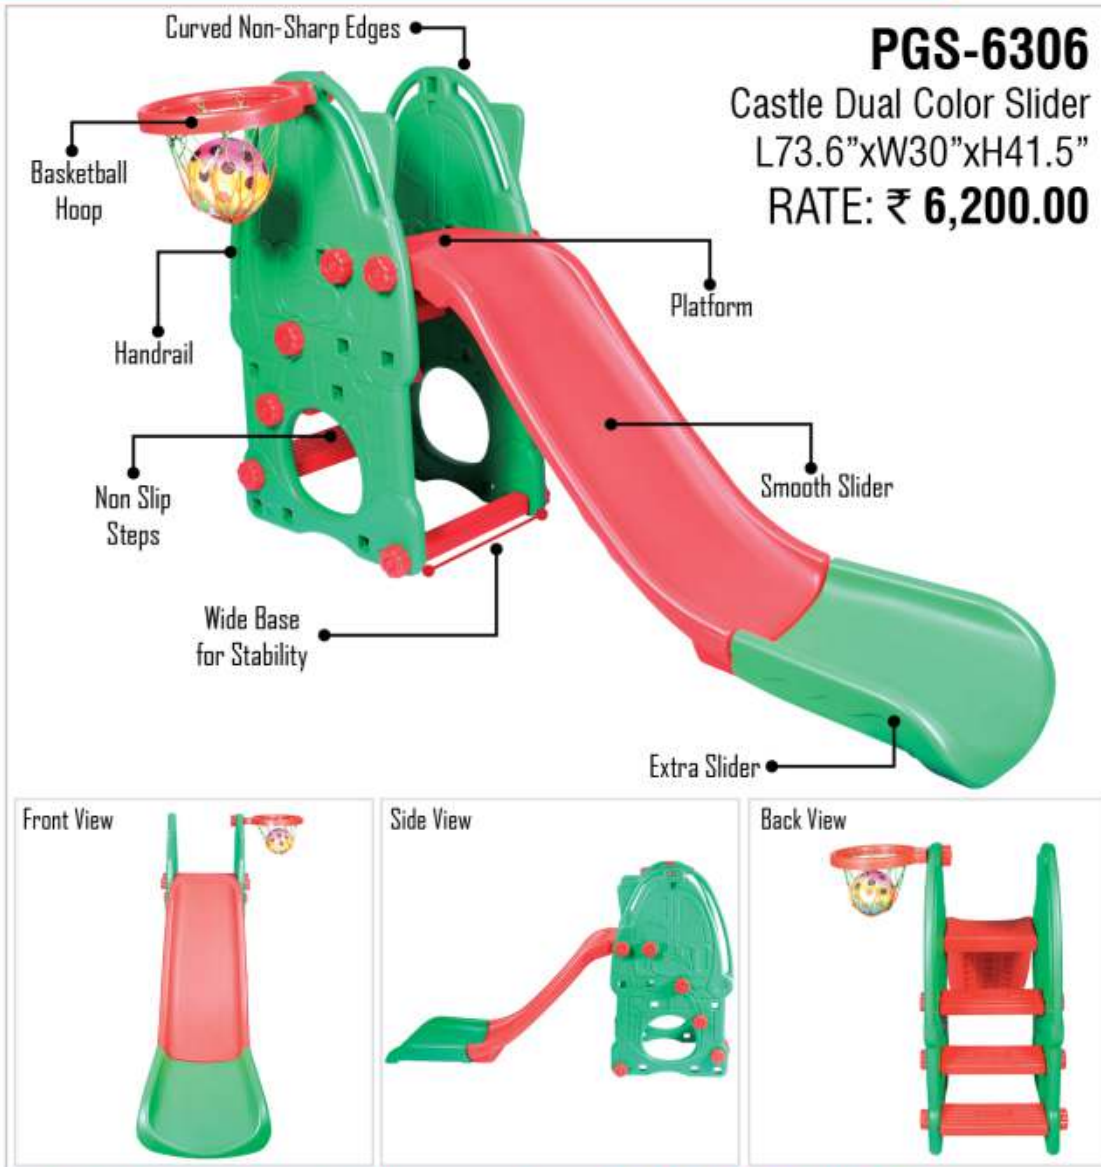

Non Slip Steps

Wide Base for Stability

Platform

Smooth Slider

Extra Slider

Front View

Side View

Back View

PGS-4306
 Castle Wavy Slide
 L65"xW32"xH41.3"
RATE: ₹ 6,200.00

Curved Non-Sharp Edges

Basketball Hoop

Attractive Design

Non Slip Steps

Wide Base for Stability

Platform

Smooth Slider