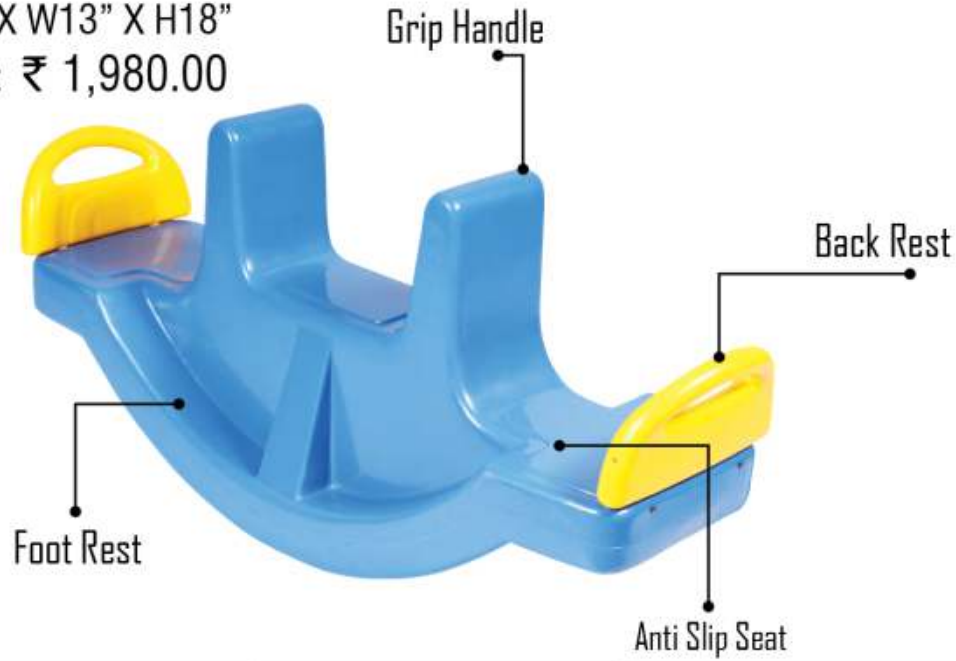

Side View

Back View

PGS-401 F
JUNIOR ROCKER FANCY
L36" X W13" X H18"
RATE: ₹ 1,980.00

Front View