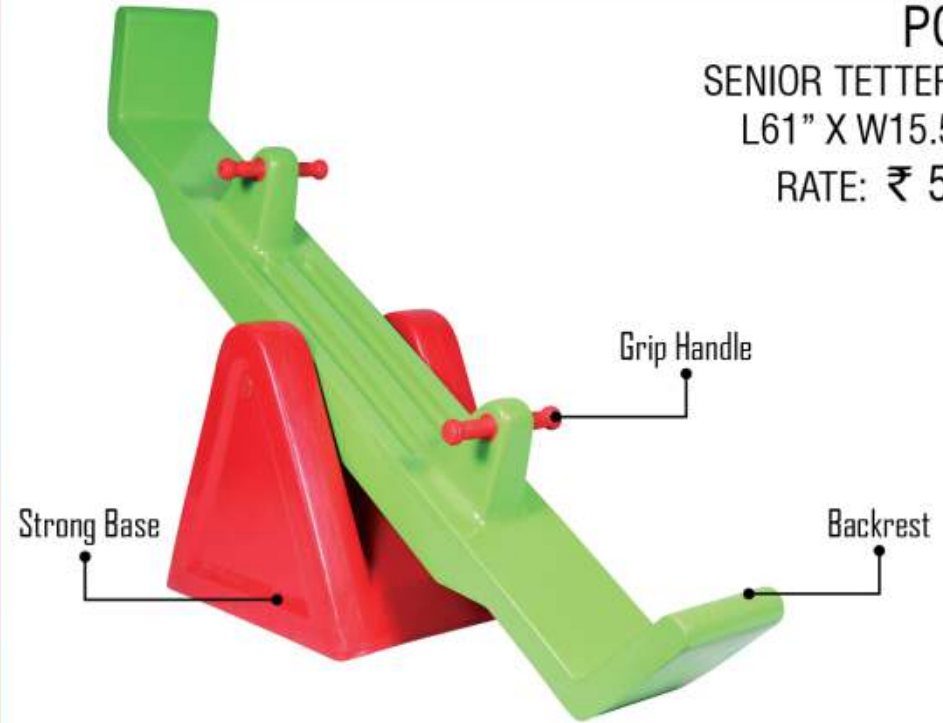

PGS-304
SENIOR TETTER TOTTER
L61" X W15.5" X H24"
RATE: ₹ 5,600.00