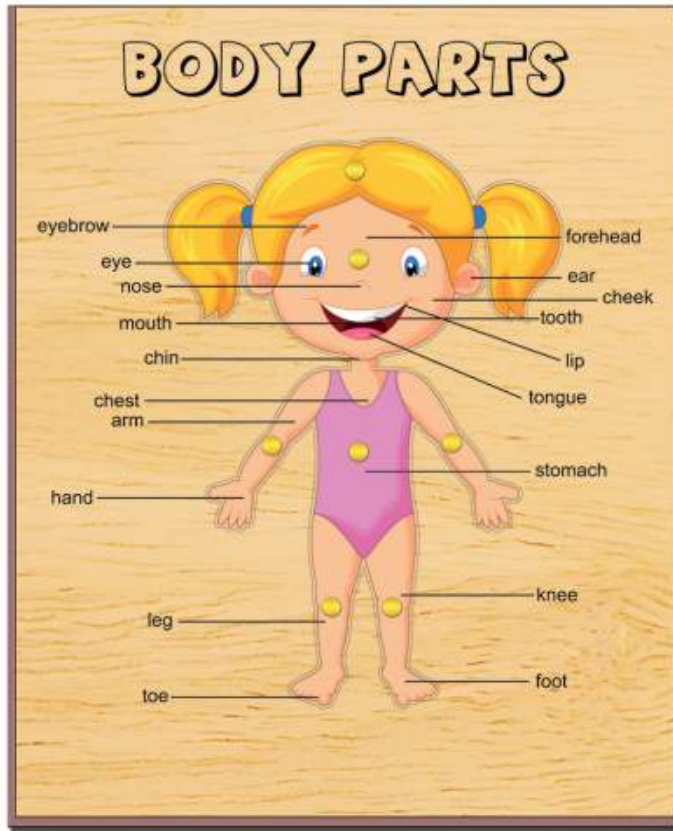

PH-7105
BODY PARTS GIRL
W12" X H15"
RATE: ₹ 390.00