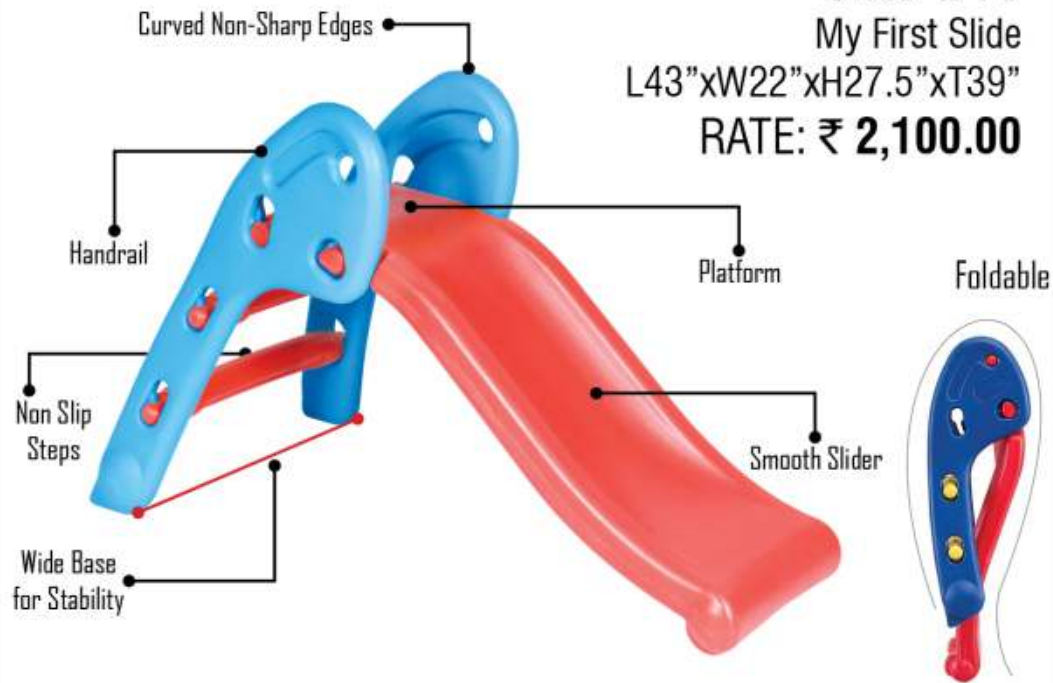

Side View

Back View

PGS-211

My First Slide

L43"xW22"xH27.5"xT39"

RATE: ₹ 2,100.00

Front View