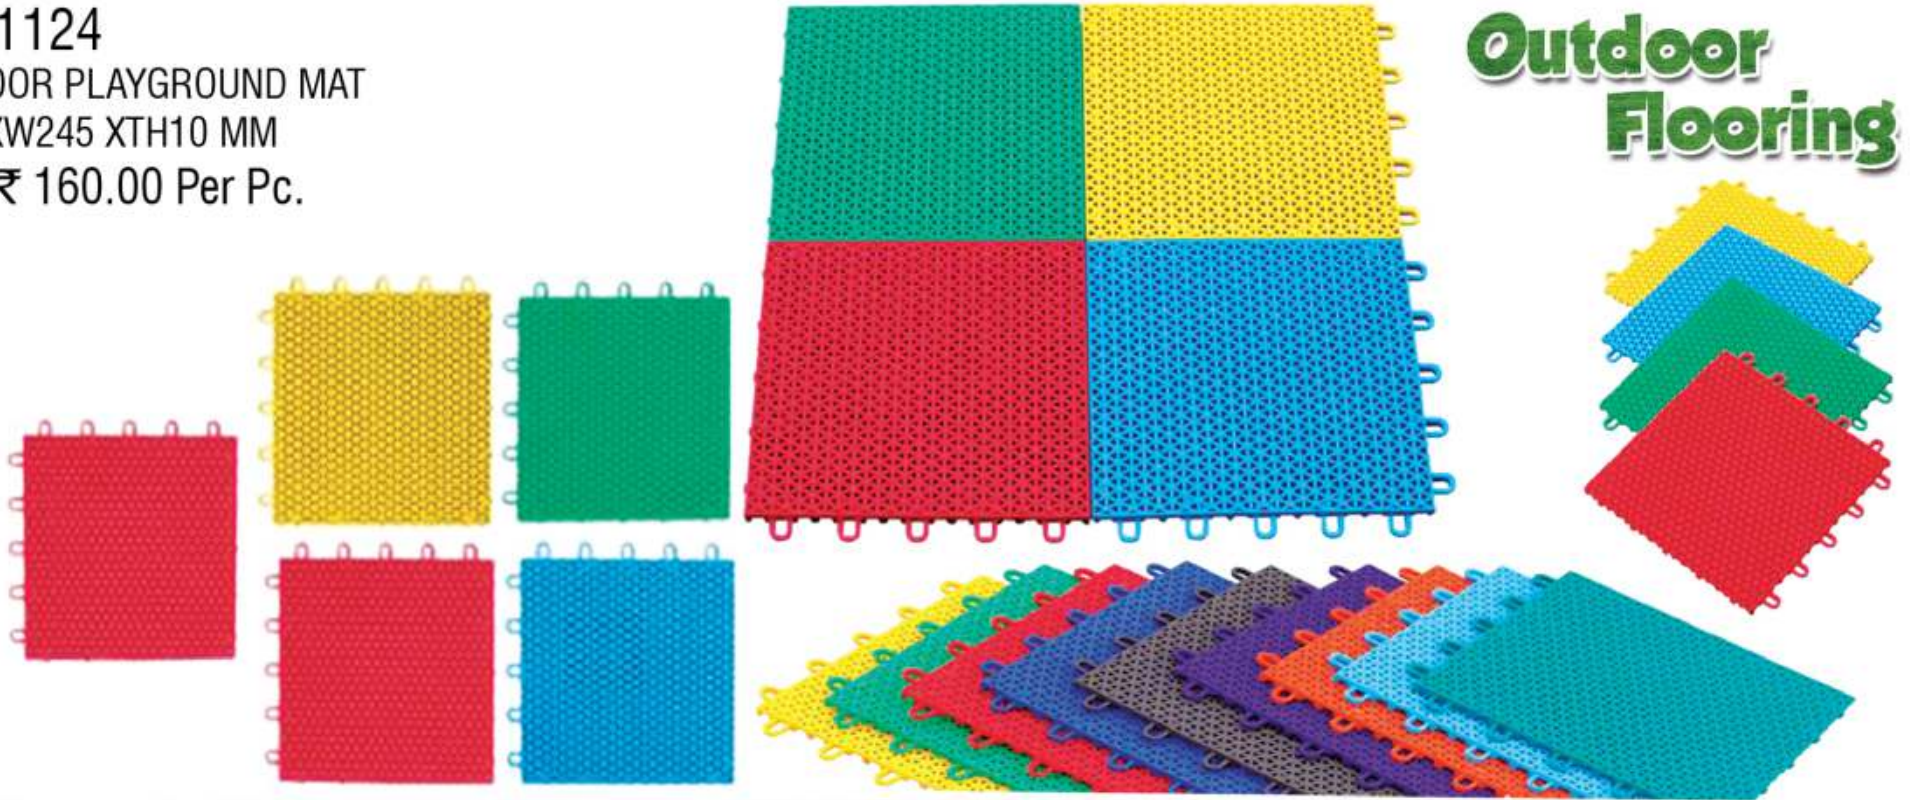

PSF-1124

OUTDOOR PLAYGROUND MAT

L245 XW245 XTH10 MM

RATE: ₹ 160.00 Per Pc.

**Outdoor
Flooring**