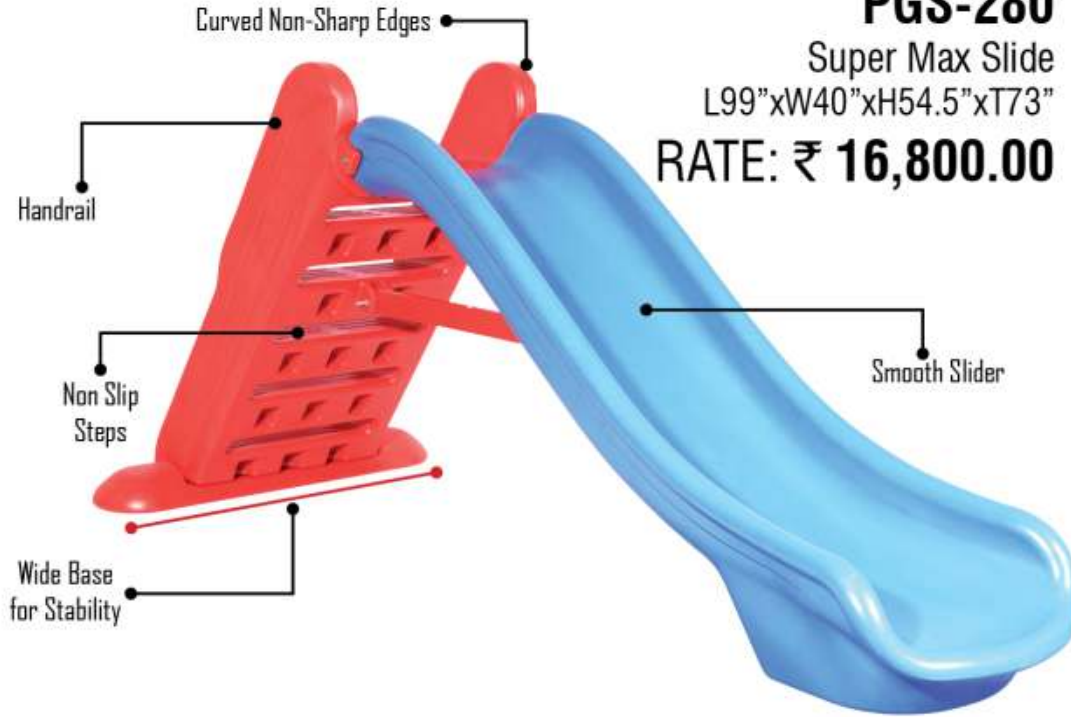

Handrail

Non Slip Steps

Wide Base for Stability

Smooth Slider

Front View

Side View

Back View

PGS-280

Super Max Slide
L99"xW40"xH54.5"xT73"

RATE: ₹ 16,800.00

Front View

Side View

Back View

Curved Non-Sharp Edges

PGS-1409
Super Swing
L19"xW12"xH17.5"
RATE: ₹ 1,290.00

Seat