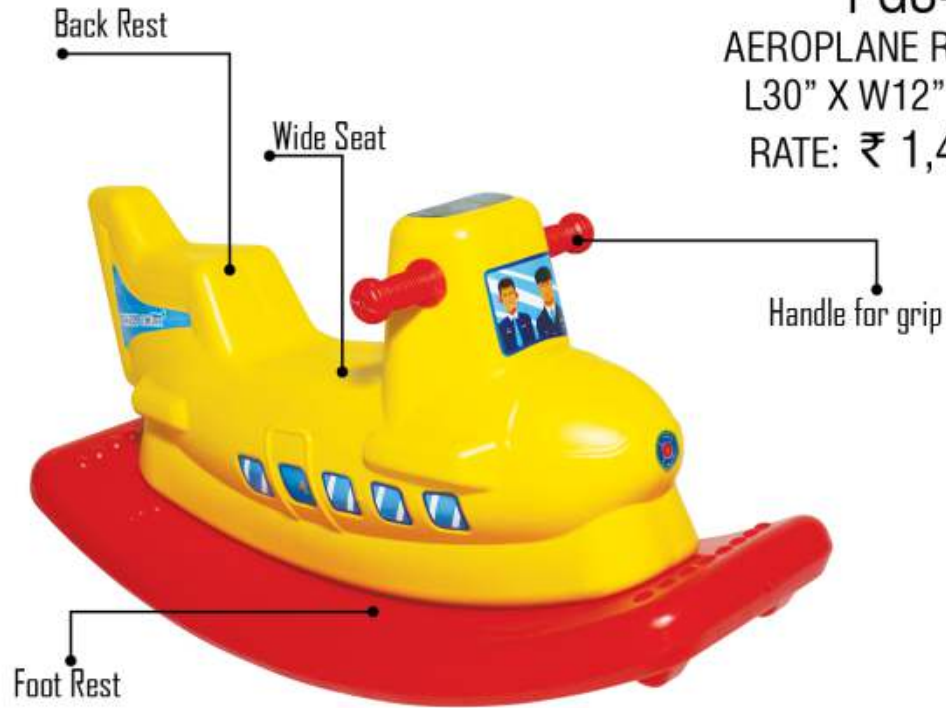

Front View

Side View

Back View

PGS-1405
COLT RIDE-ON
L28.7" X W12" X H19.6"
RATE: ₹ 1,390.00

Front View

Side View

Back View

PGS-1408
 AEROPLANE RIDE-ON
 L30" X W12" X H15"
 RATE: ₹ 1,490.00