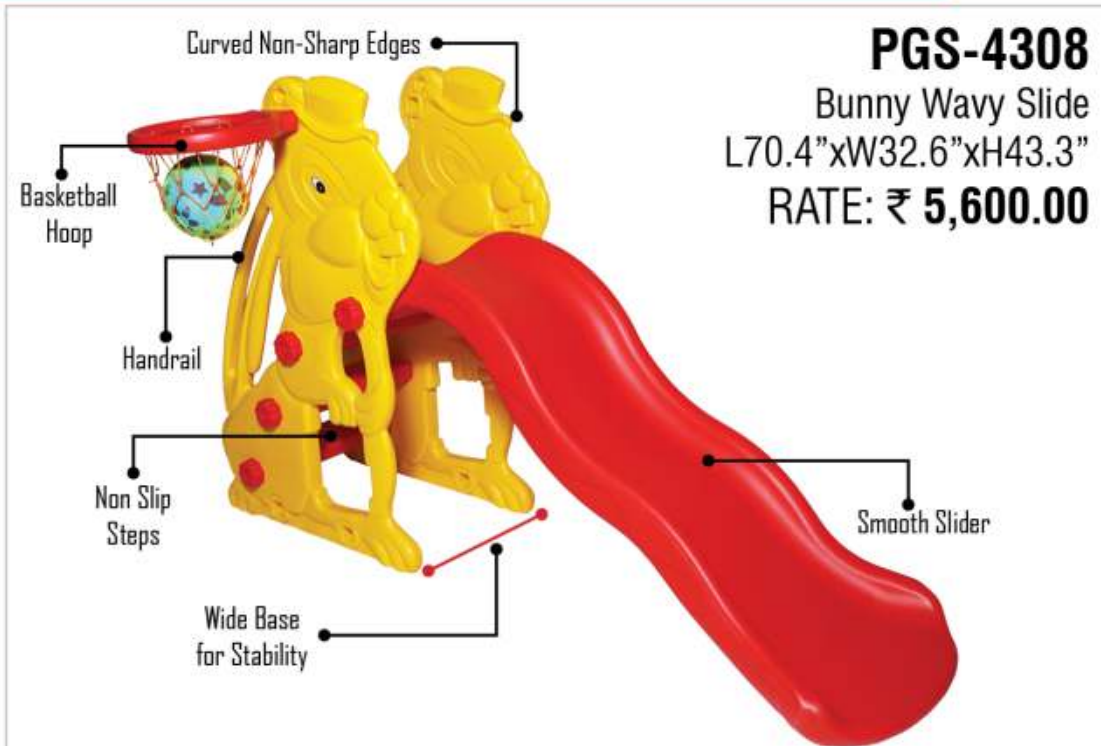

PGS-206
 Super Senior Slide
 L58"xW18.5"xH36"xT54"
 RATE: ₹ 4,490.00

Front View

Side View

Back View

PGS-4206

Super Grand Slide

L64"xW20"xH40.5"xT54"

RATE: ₹ 5,500.00

PGS-4302
Super Wavy Jumbo Slide
 L65"xW32"xH40.5"
RATE: ₹ 5,800.00

Curved Non-Sharp Edges

Basketball Hoop

Handrail

Non Slip Steps

Wide Base for Stability

Smooth Slider

Front View