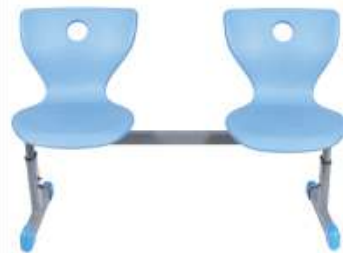

PSF-572

2 SEATER CHAIR
L38"xW14.5"XH26-29"

RATE: ₹ 4,000.00

Features

- Curved Non-Sharp Edges
- Anti Skid Shoes
- Strong Back Rest

CLASSROOM VIEW

COMBINATION OF
PSF 562 + PSF 572