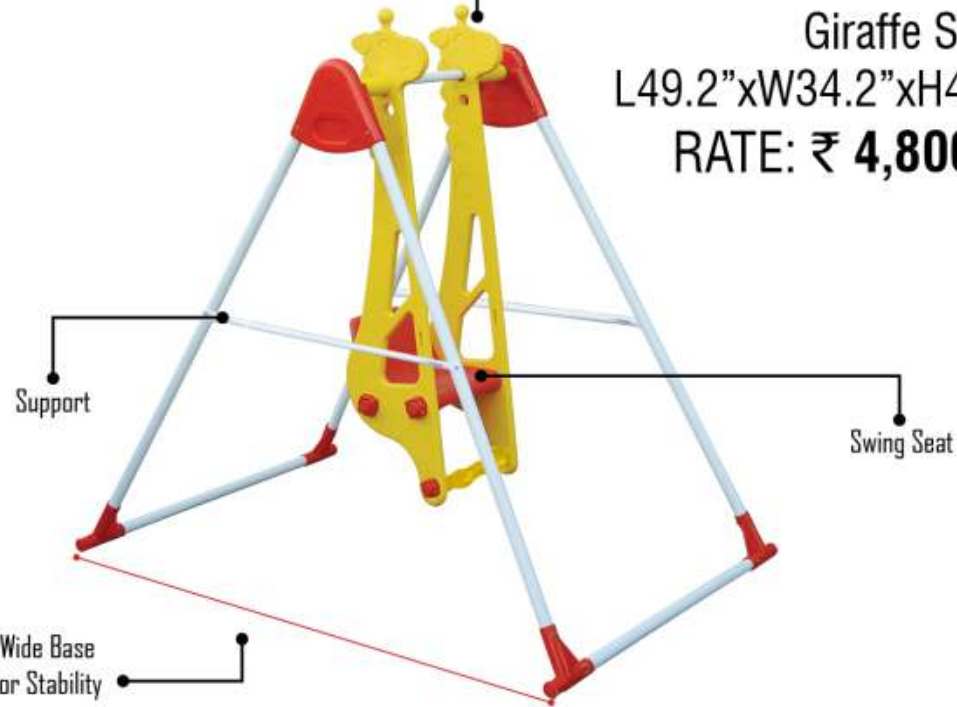

Super Max Slide
L99"xW40"xH54.5"xT73"

RATE: ₹ 16,800.00

Front View

Side View

Back View

Curved Non-Sharp Edges

PGS-1409
Super Swing
L19"xW12"xH17.5"
RATE: ₹ 1,290.00

Seat

Front Gaurd

Front View

Side View

Back View

Curved Non-Sharp Edges

PGS-4101
Giraffe Swing
L49.2"xW34.2"xH47.2"
RATE: ₹ 4,800.00

Front View

Side View

Back View

Curved Non-Sharp Edges

PGS-4102

2 Seater Giraffe Swing

L49.2"xW34.2"xH47.2"

RATE: ₹ 6,900.00

Front View

Side View

Back View

Curved Non-Sharp Edges

PGS-226

Super Senior Swing

L30"xW33"xH43"

RATE: ₹ 4,490.00

Front Guard

Swing Seat