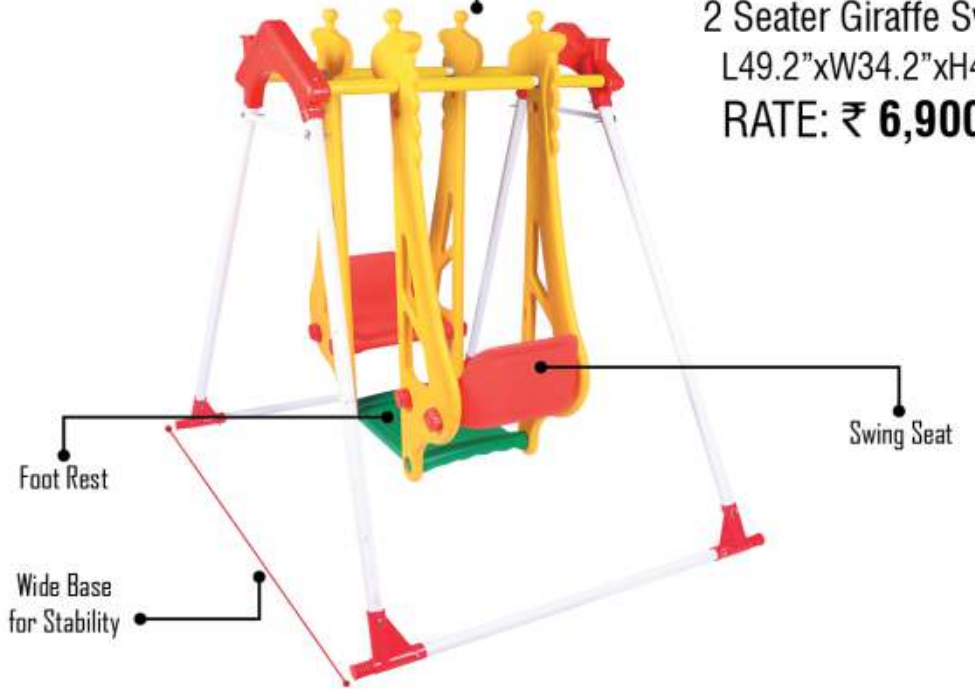

Front Gaurd

Front View

Side View

Back View

Curved Non-Sharp Edges

PGS-4101
Giraffe Swing
L49.2"xW34.2"xH47.2"
RATE: ₹ 4,800.00

Front View

Side View

Back View

Curved Non-Sharp Edges

PGS-4102

2 Seater Giraffe Swing

L49.2"xW34.2"xH47.2"

RATE: ₹ 6,900.00

Front View

Side View

Back View

Curved Non-Sharp Edges

PGS-226

Super Senior Swing

L30"xW33"xH43"

RATE: ₹ 4,490.00

Front Guard

Swing Seat