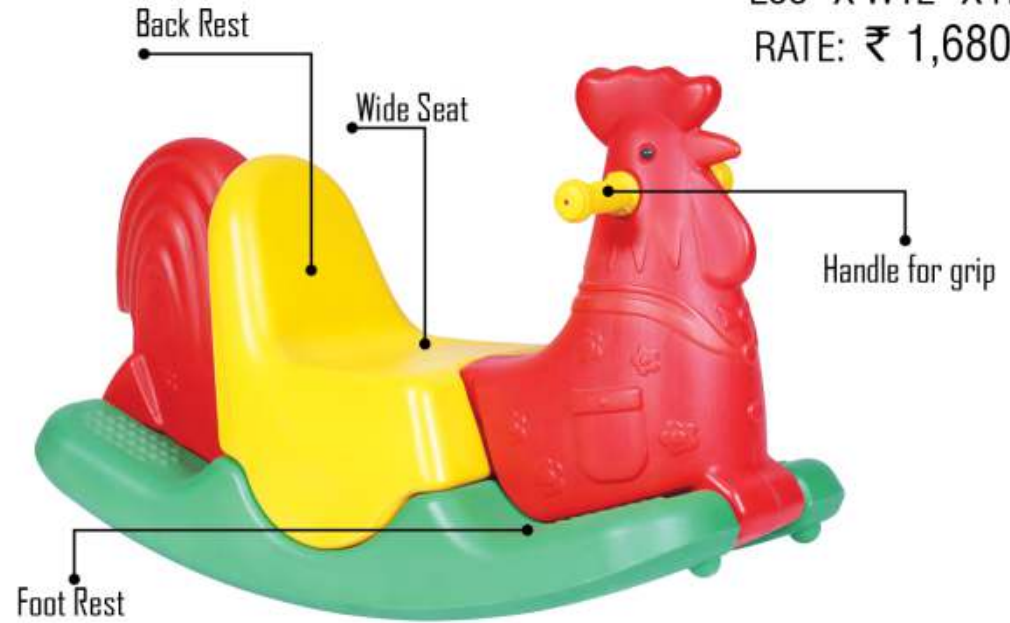

PGS-2405

JUMBO TUSKAR RIDEON

L33" X W12" X H18"

RATE: ₹ 1,680.00

Front View

Side View

Back View

PGS-2406
JUMBO KUKOO RIDEON
L33" X W12" X H18"
RATE: ₹ 1,680.00