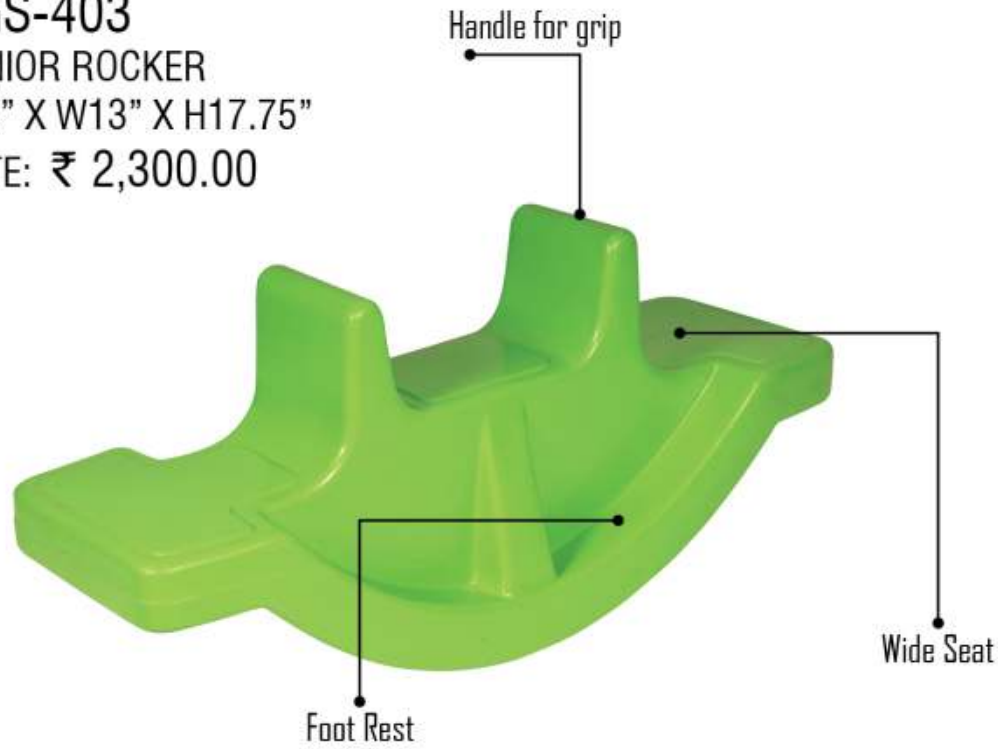

Side View

Back View

PGS-403

SENIOR ROCKER

L39" X W13" X H17.75"

RATE: ₹ 2,300.00

Front View