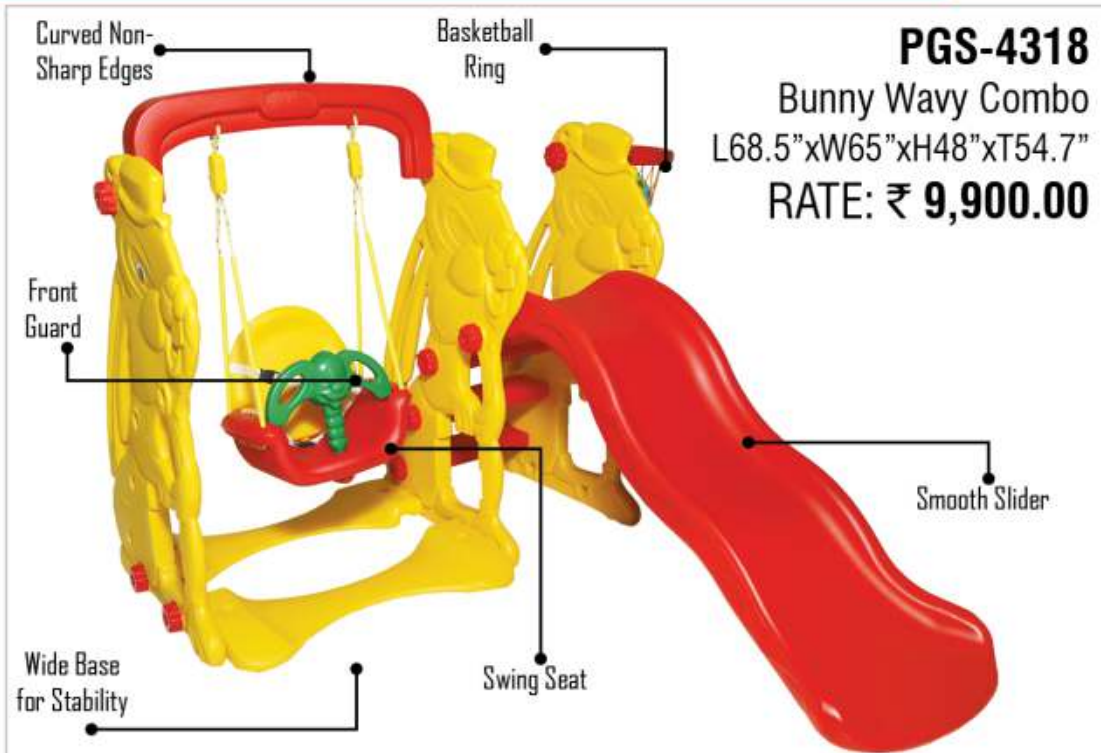

PGS-4318
Bunny Wavy Combo
L68.5"xW65"xH48"xT54.7"
RATE: ₹ 9,900.00