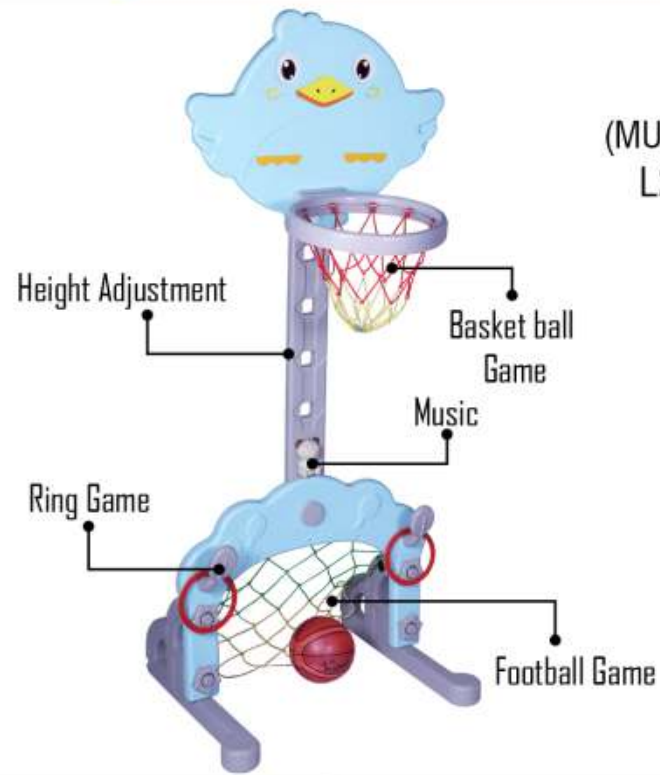

Side View

6703 N

PENGUIN M.A.S.S.
(MULTI ACTIVITY SPORTS SET)
L25" X W21.5" X H39-62"

RATE: ₹ 2,190.00

Front View