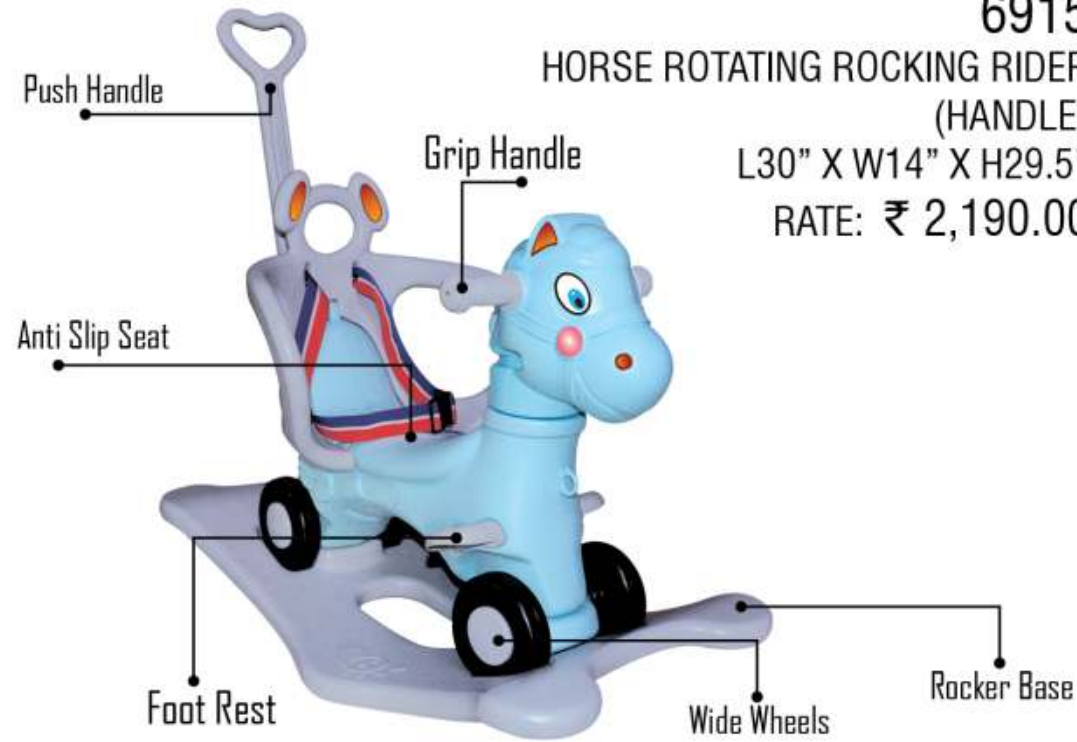

6815

GIRAFFE ROCK-N-SCOOT (HANDLE)

L30" X W15" X H28.5"

RATE: ₹ 1,990.00

Front View

Side View

Back View

6915
 HORSE ROTATING ROCKING RIDER
 (HANDLE)
 L30" X W14" X H29.5"
 RATE: ₹ 2,190.00

Front View

Side View

Back View

HORSE ROTATING ROCKING RIDER

How To Use

Rotating rocking horse with both the head and wheels can turn together

1 Ride On Horse

2 Push Bar that turns it into a Baby Walker