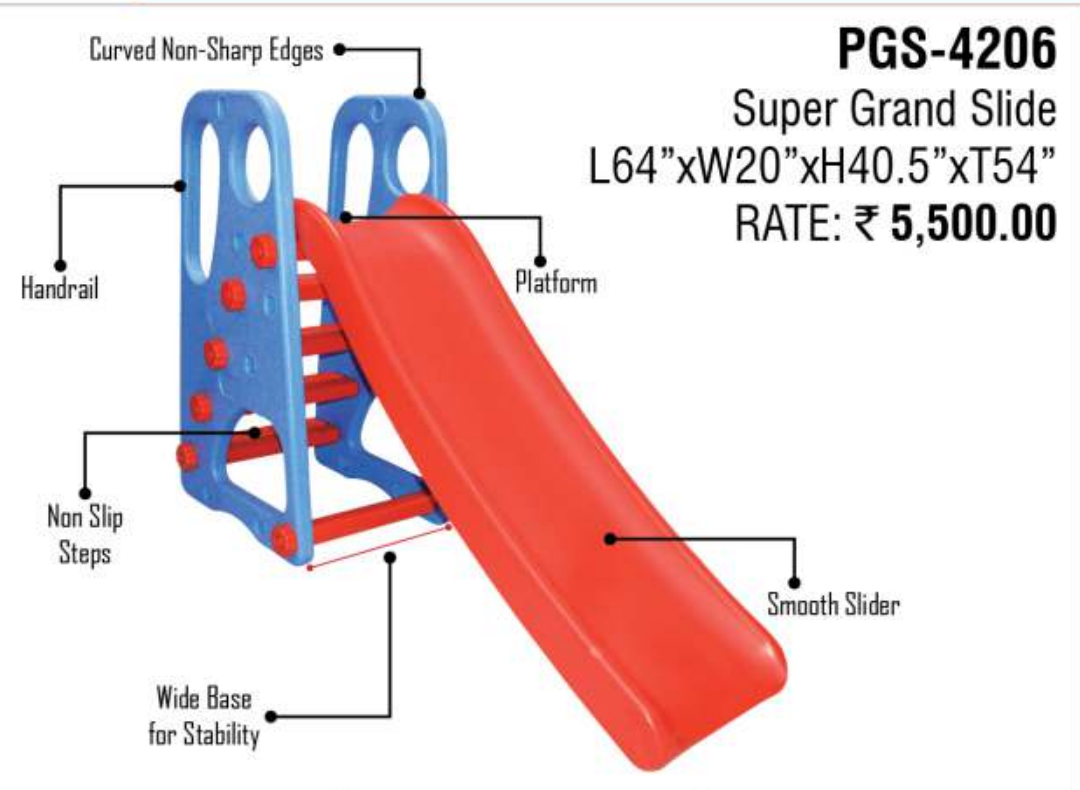

PGS-206
 Super Senior Slide
 L58"xW18.5"xH36"xT54"
 RATE: ₹ 4,490.00

Front View

Side View

Back View

PGS-4206

Super Grand Slide

L64"xW20"xH40.5"xT54"

RATE: ₹ 5,500.00

PGS-4302
Super Wavy Jumbo Slide
 L65"xW32"xH40.5"
RATE: ₹ 5,800.00

Curved Non-Sharp Edges

Basketball Hoop

Handrail

Non Slip Steps

Wide Base for Stability

Smooth Slider

Front View