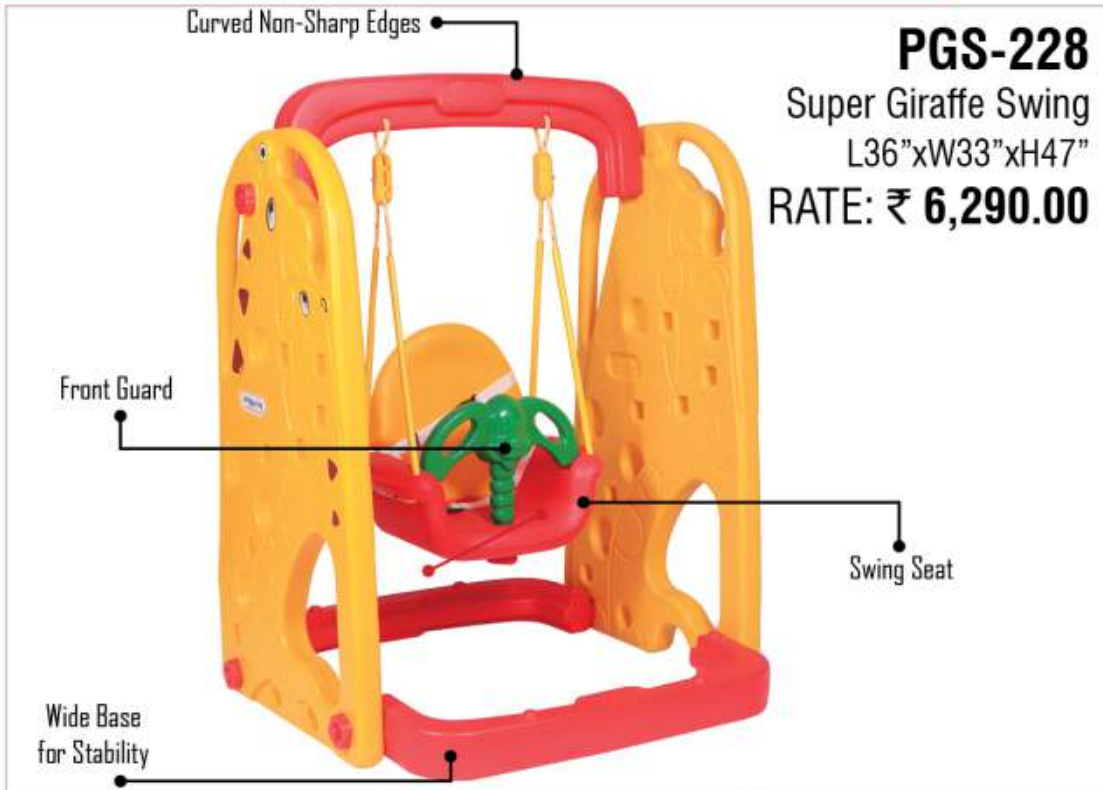

Wide Base
for Stability

Front View

Side View

Back View

Curved Non-Sharp Edges

Front Guard

Swing Seat

Wide Base
for Stability

PGS-4226

Super Grand Swing

L32"xW35.5"xH47.5"

RATE: ₹ 5,500.00

Front View

Side View

Back View

PGS-228
 Super Giraffe Swing
 L36"xW33"xH47"
 RATE: ₹ 6,290.00

Curved Non-Sharp Edges

Front Guard

Wide Base
for Stability

PGS-225

Elephant Swing

L35"xW33"xH49"

RATE: ₹ 6,690.00

Swing Seat