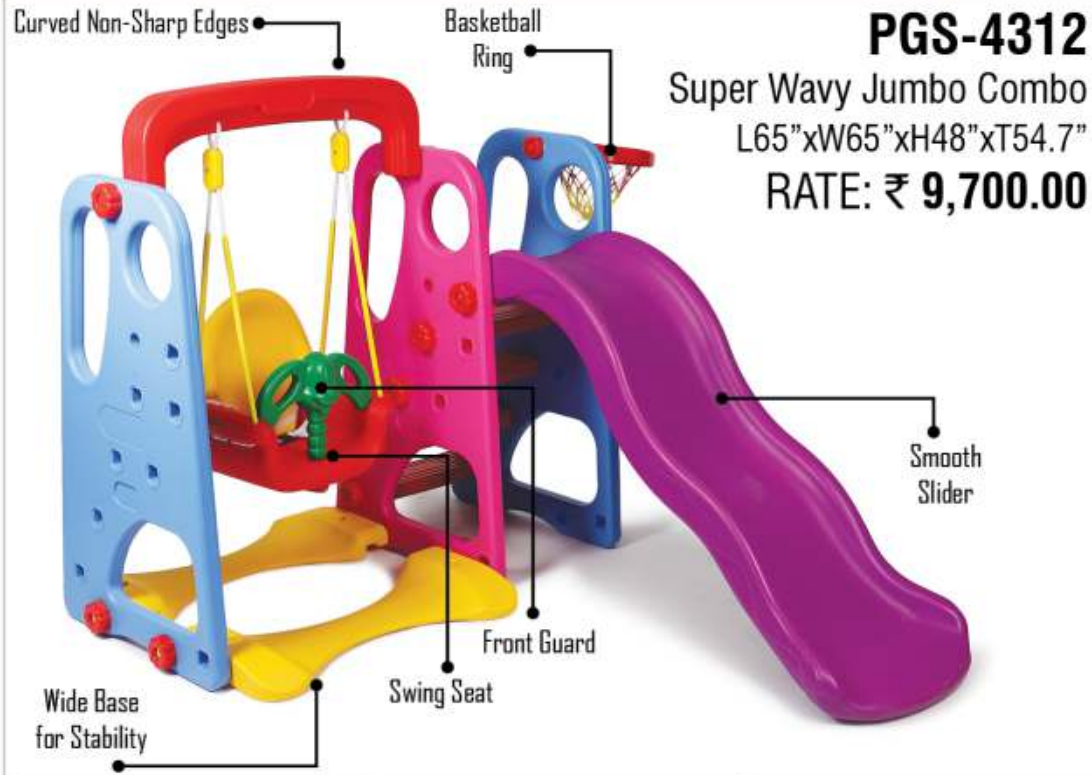

PGS-4312

Super Wavy Jumbo Combo

L65"xW65"xH48"xT54.7"

RATE: ₹ 9,700.00