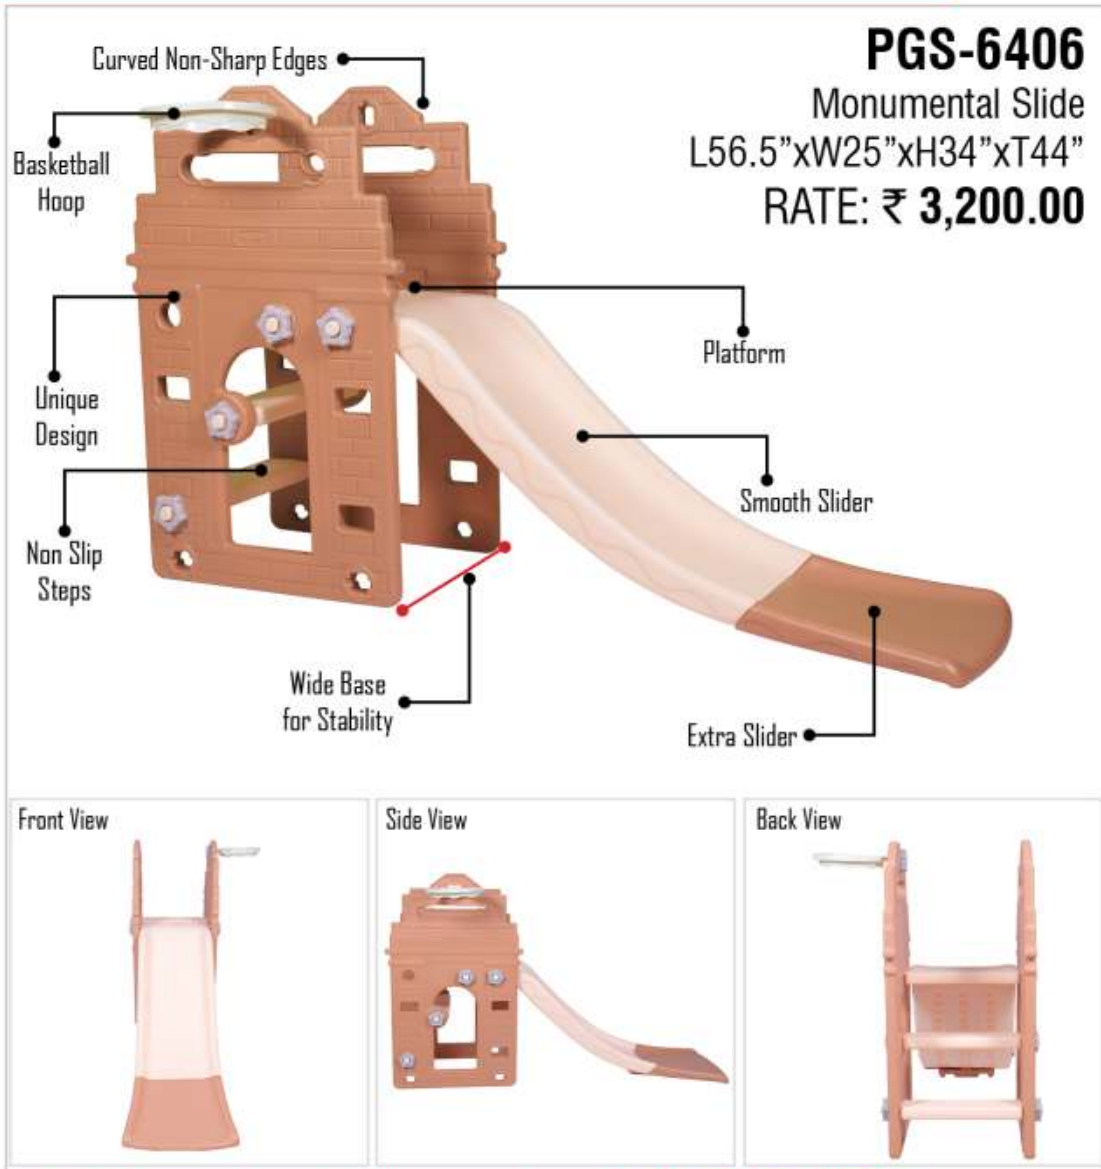

Back View

PGS-6211
Carrot Slide
L64"xW30.5"xH33"
RATE: ₹ **3,490.00**

Front View

Side View

Back View

PGS-6018

2 in 1 Rocking Panda Slide
L36"xW14.5"xH20"xT36.5"

RATE: ₹ 2,100.00