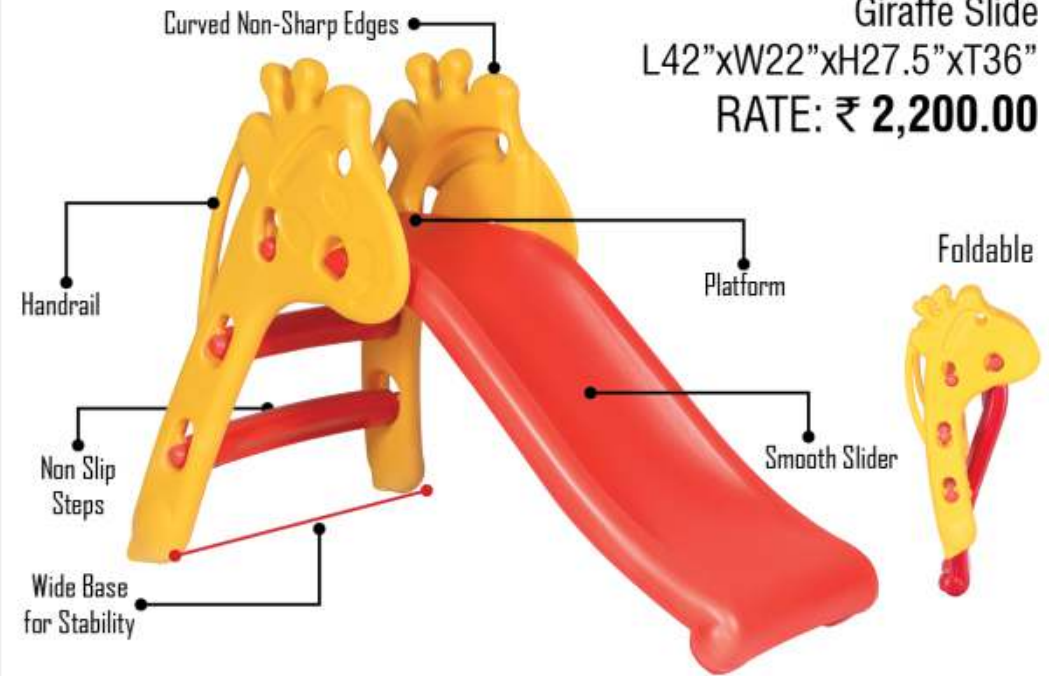

Side View

Back View

PGS-211 N

Giraffe Slide

L42"xW22"xH27.5"xT36"

RATE: ₹ 2,200.00

Front View

Side View