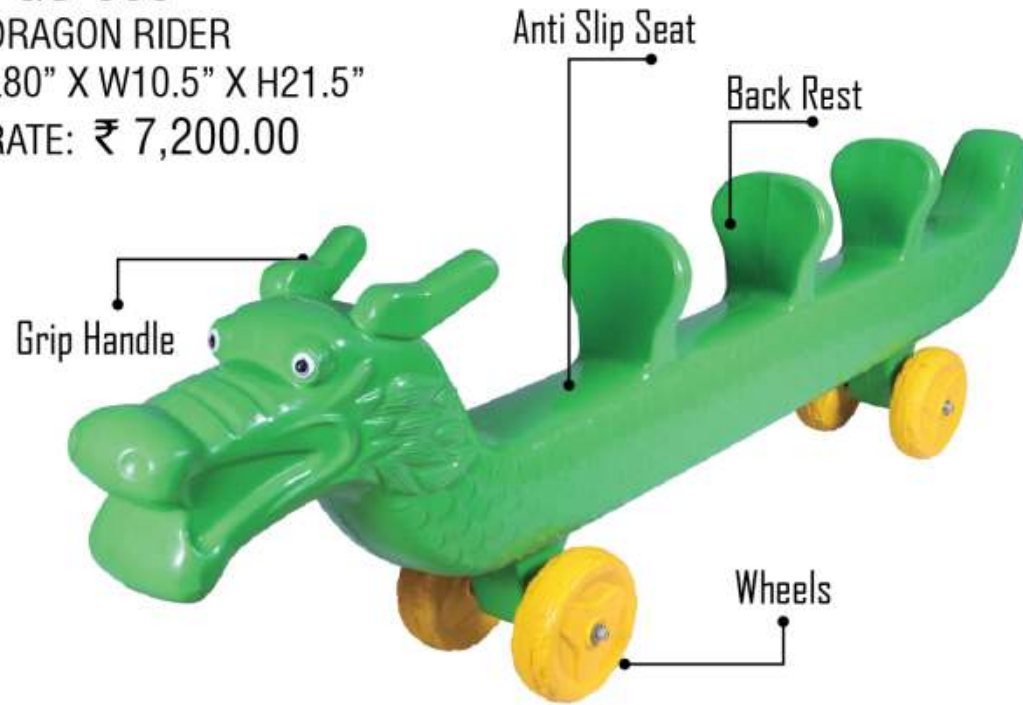

Side View

Back View

PGS-809

DRAGON RIDER

L80" X W10.5" X H21.5"

RATE: ₹ 7,200.00

Front View