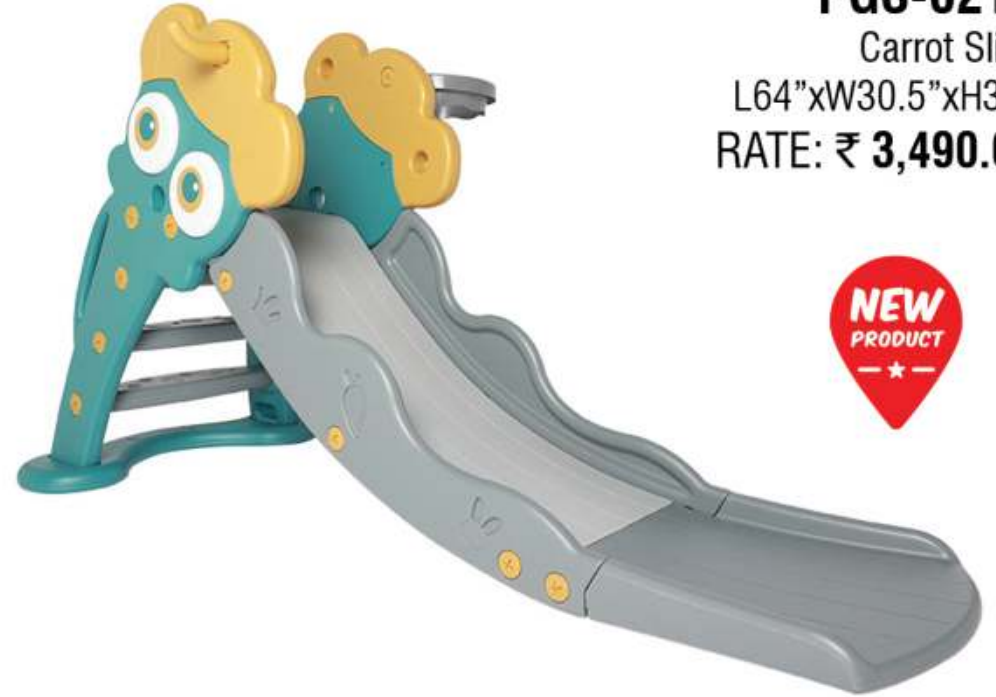

Side View

Back View

PGS-6211
Carrot Slide
L64"xW30.5"xH33"
RATE: ₹ **3,490.00**

Front View