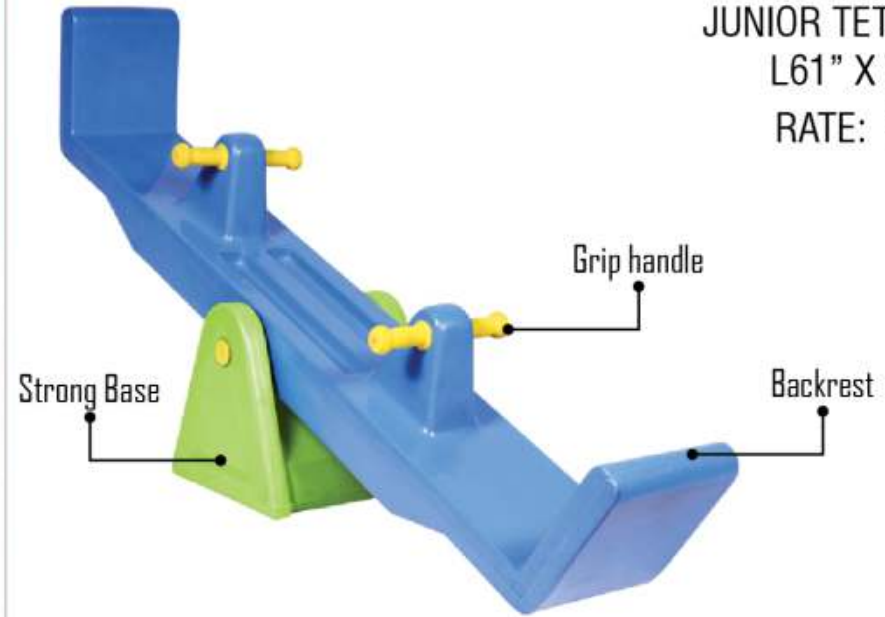

PGS-302
JUNIOR TETTER TOTTER
L61" X W11" X H17"
RATE: ₹ 3,800.00