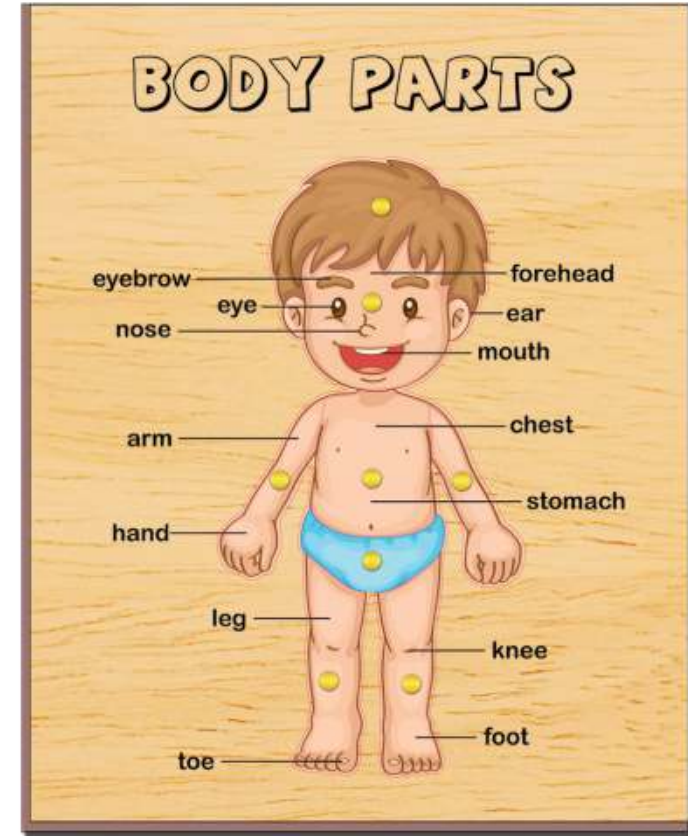

PH-7104
BODY PARTS BOY
W12" X H15"
RATE: ₹ 390.00