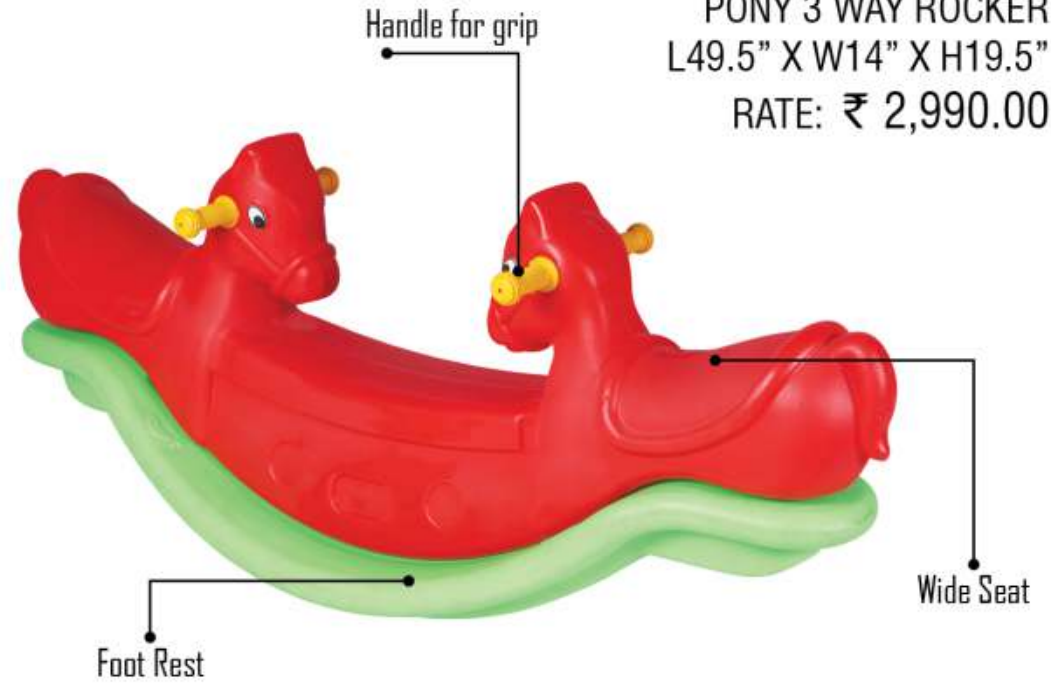

Side View

Back View

PGS-417 N
PONY 3 WAY ROCKER
L49.5" X W14" X H19.5"
RATE: ₹ 2,990.00

Front View