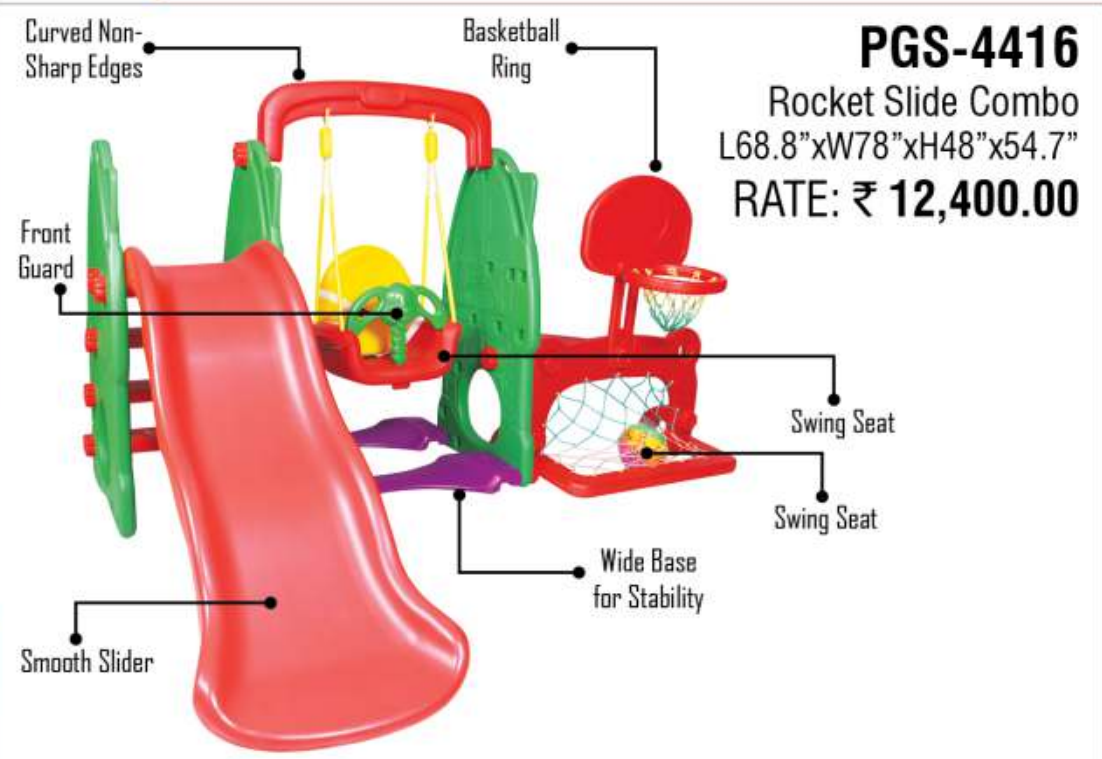

Front View

Side View

Back View

PGS-4646

Sports Multi Playset
 L52.3"xW49.6"xH49.6"
 RATE: ₹ 7,900.00

Front View

Side View

Back View

PGS-4416
 Rocket Slide Combo
 L68.8"xW78"xH48"x54.7"
RATE: ₹ 12,400.00

Curved Non-Sharp Edges

PGS-4242

Castle Sports Playcentre

L40"xW73.6"xH46.5"

RATE: ₹ 12,900.00

Front View

Side View