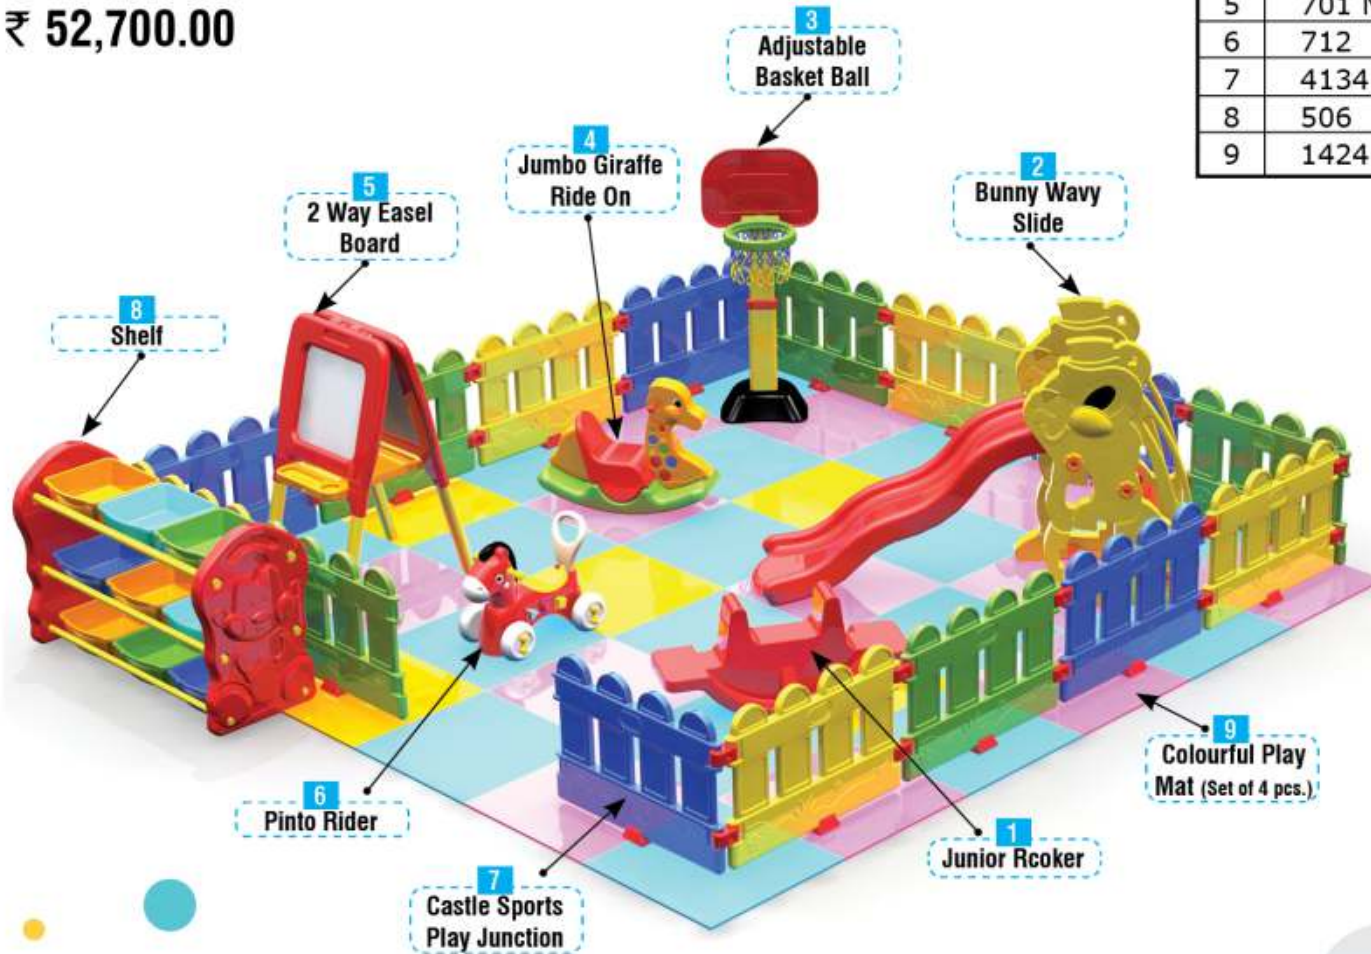

Back View

PZ-01

PLAYZONE CENTRE
L10 X W10 FT

RATE: ₹ 52,700.00

1	401	Junior Rocker	1
2	4308	Bunny Wavy Slide	1
3	703	Adjustable Basketball	1
4	2404	Jumbo Giraffe Ride on	1
5	701 N	2 Way Easel Board	1
6	712	Pinto Rider	1
7	4134	Castle Sports Play Junction	3
8	506	Shelf	1
9	1424	Colourful Play Mat (Set of 4 pcs.)	9

PZ-02

PLAYZONE CENTRE
L15 X W10 FT

RATE: ₹ 62,060.00

1	1116	Plastic Moulded Chair	2
2	506	Shelf	1
3	606	Book Shelf	1
4	787	Moto Trike	1
5	401	Junior Rocker	1
6	703	Adjustable Basketball	1
7	4312	Super Wavy Jumbo Combo	1
8	4134	Castle Sportst Play Junction	3
9	1424	Colourful Play Mat (Set of 4 pcs.)	10
10	2407	Jumbo Stallion Ride on	1
11	701N	2 Way Easel Board	1

PZ-03

PLAYZONE CENTRE
L20 X W20 FT

RATE: ₹ 1,36,110.00

1	215	Jumbo Elephant Slide Combo	1
2	401	Junior Rocker	1
3	703	Adjustable Basketball	1
4	304	Senior Tetter Totter	1
5	2404	Jumbo Giraffe Rideon	1
6	701N	2 Way Easel Board	1
7	4818	Prime Shelf	1
8	6810	Giraffe Push N Scoot Handle	1
9	787	Moto Trike	1
10	606	Book Shelf	1
11	1424	Colourful Play Mat (Set of 4 pcs.)	25
12	560	Trampoline	1
13	6012	Rocking Horse Sit on	1
14	912	Ball Pool	1
15	4134	Castle Sports Play Junction	5
16	602	Play Ball (Set Of 50 Pcs.)	10