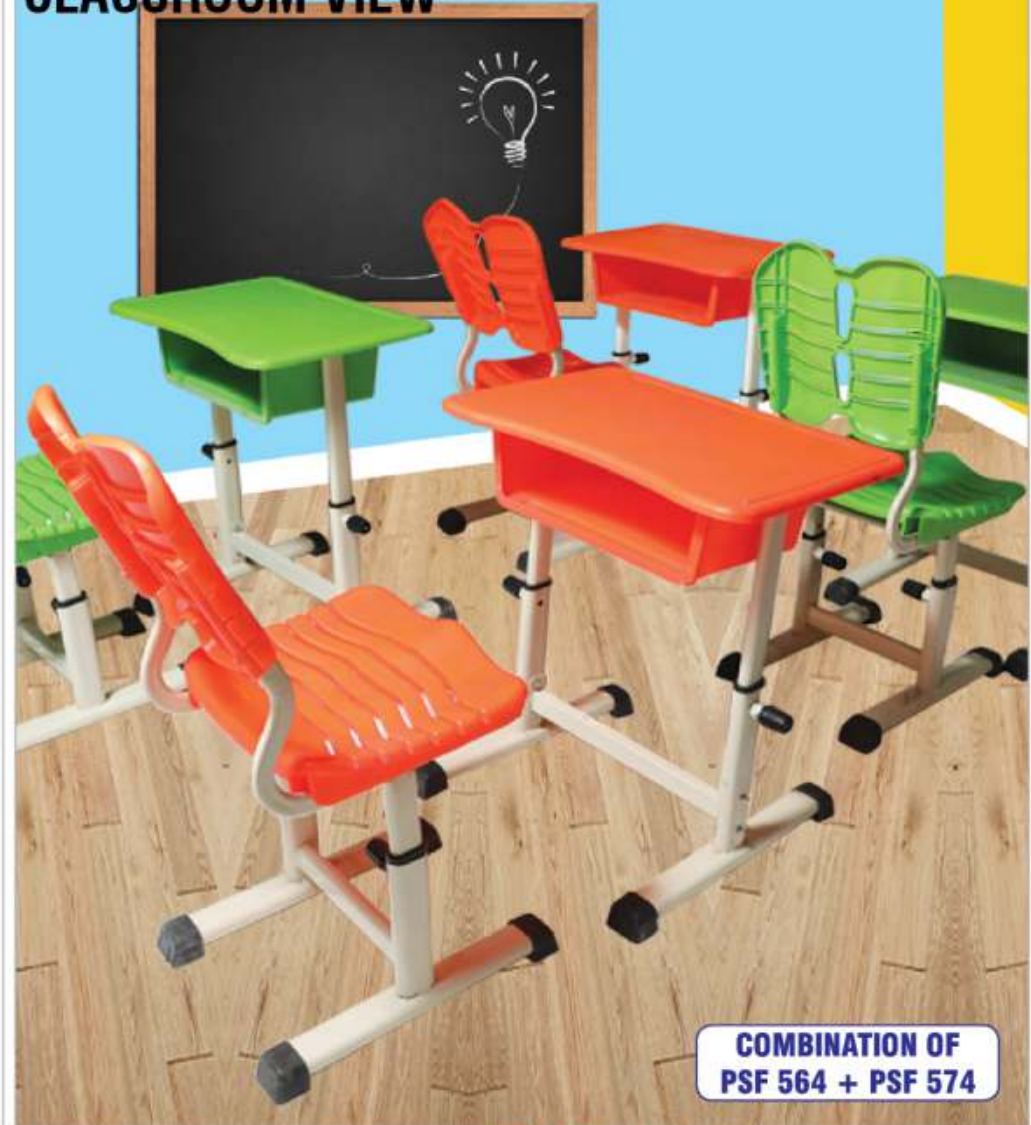

Back View

PSF-574

READERS CHAIR

L16"xW14.8"xH26-29"

RATE: ₹ 2,900.00

Features

- Curved Non-Sharp Edges
- Height Adjustable
- Anti Skid Shoes
- Strong Back Rest

Front View

Side View

Back View

CLASSROOM VIEW

COMBINATION OF
PSF 564 + PSF 574

CLASSROOM VIEW

PSF-591

PRO GEEK DESK

L39.5" x W35" x H27.25"