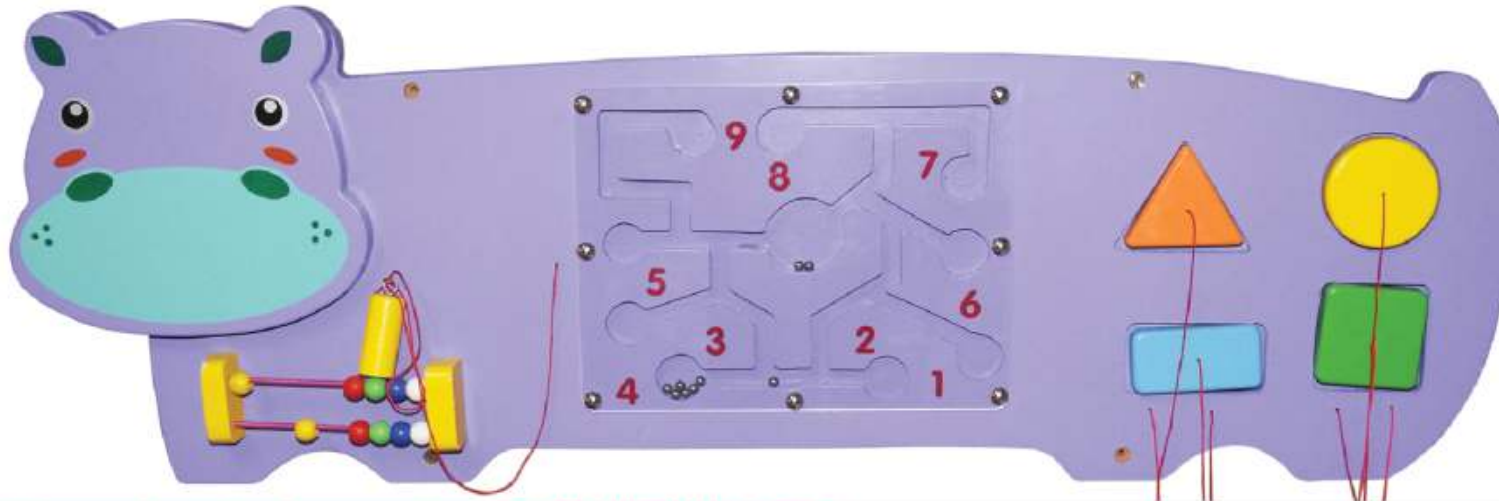

CROCODILE WALL TOY

L187 XH61 XTH1.5 CM

RATE: ₹ 10,800.00

PH-5469

CROCODILE WALL TOY

L91 XW32 XTH6 CM

RATE: ₹ 5,200.00

PH-5470