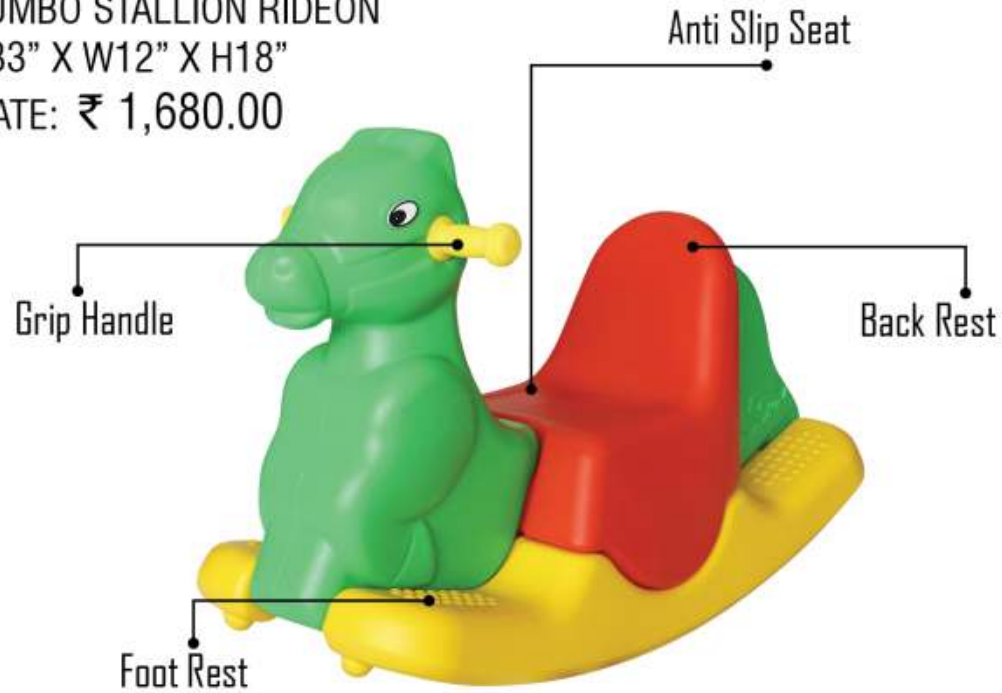

Front View

Side View

Back View

PGS-2407

JUMBO STALLION RIDEON

L33" X W12" X H18"

RATE: ₹ 1,680.00

Front View