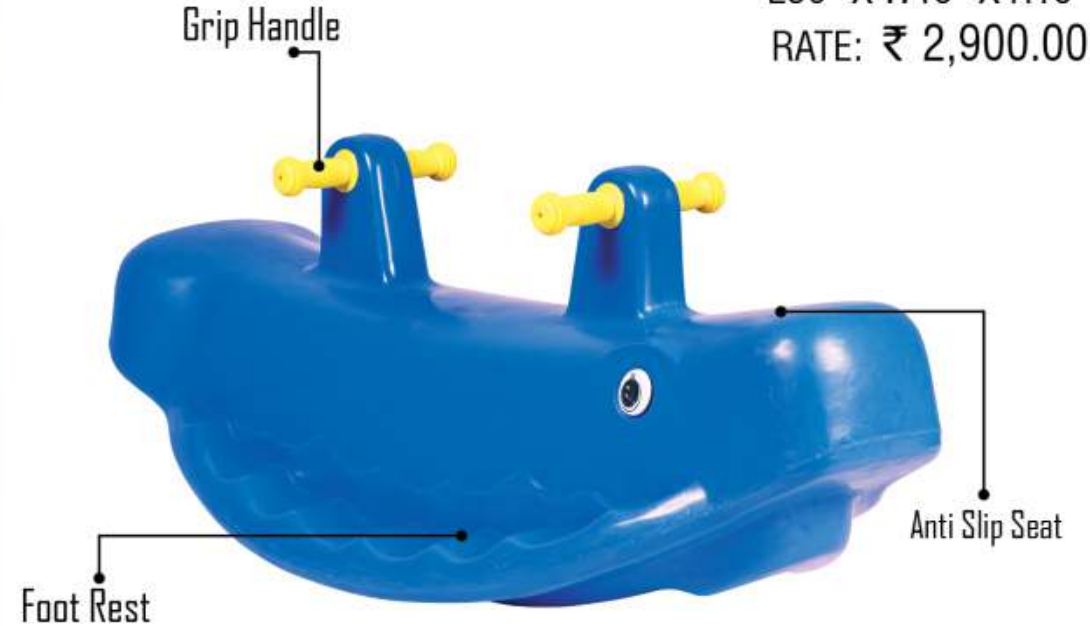

Back View

PGS-401 F
JUNIOR ROCKER FANCY
 L36" X W13" X H18"
 RATE: ₹ 1,980.00

Front View

Side View

Back View

PGS-402
WHALE ROCKER
L36" X W15" X H15"
RATE: ₹ 2,900.00

PGS-403

SENIOR ROCKER