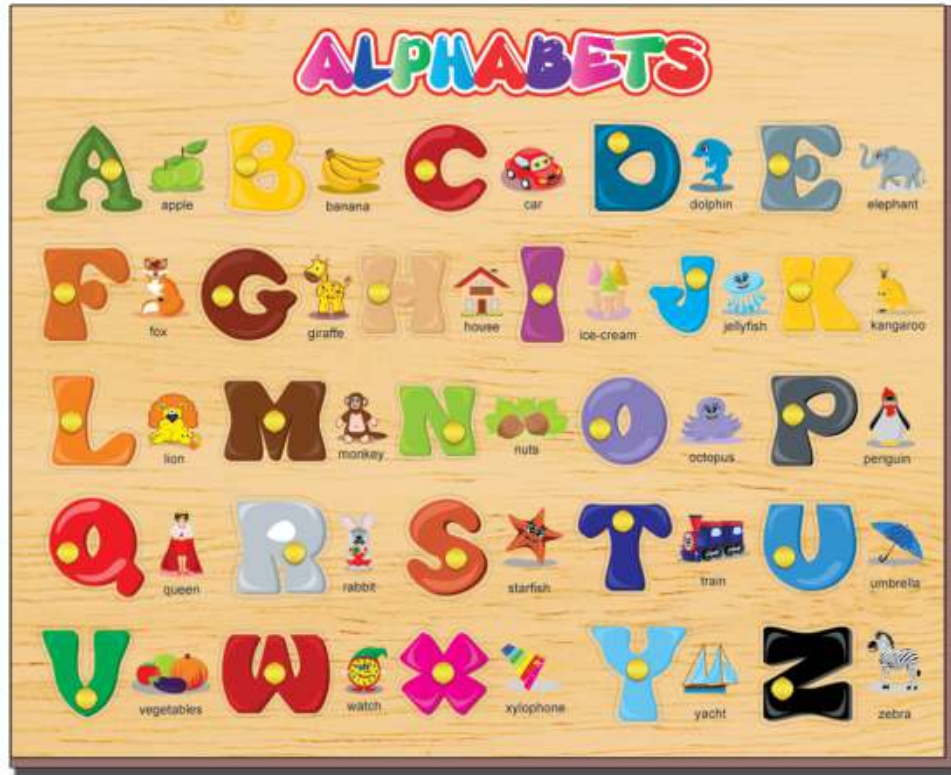

PH-166
ELEPHANT RING TOSS
L16 X W10X H31.5 CM
RATE: ₹ 790.00

PH-7101
ALPHABET SMALL
W15" X H12"
RATE: ₹ 390.00

PH-7102
ALPHABET BIG
W15" X H12"
RATE: ₹ 390.00

PH-7103
ALPHABET WITH PICTURE
W15" X H12"
RATE: ₹ 390.00