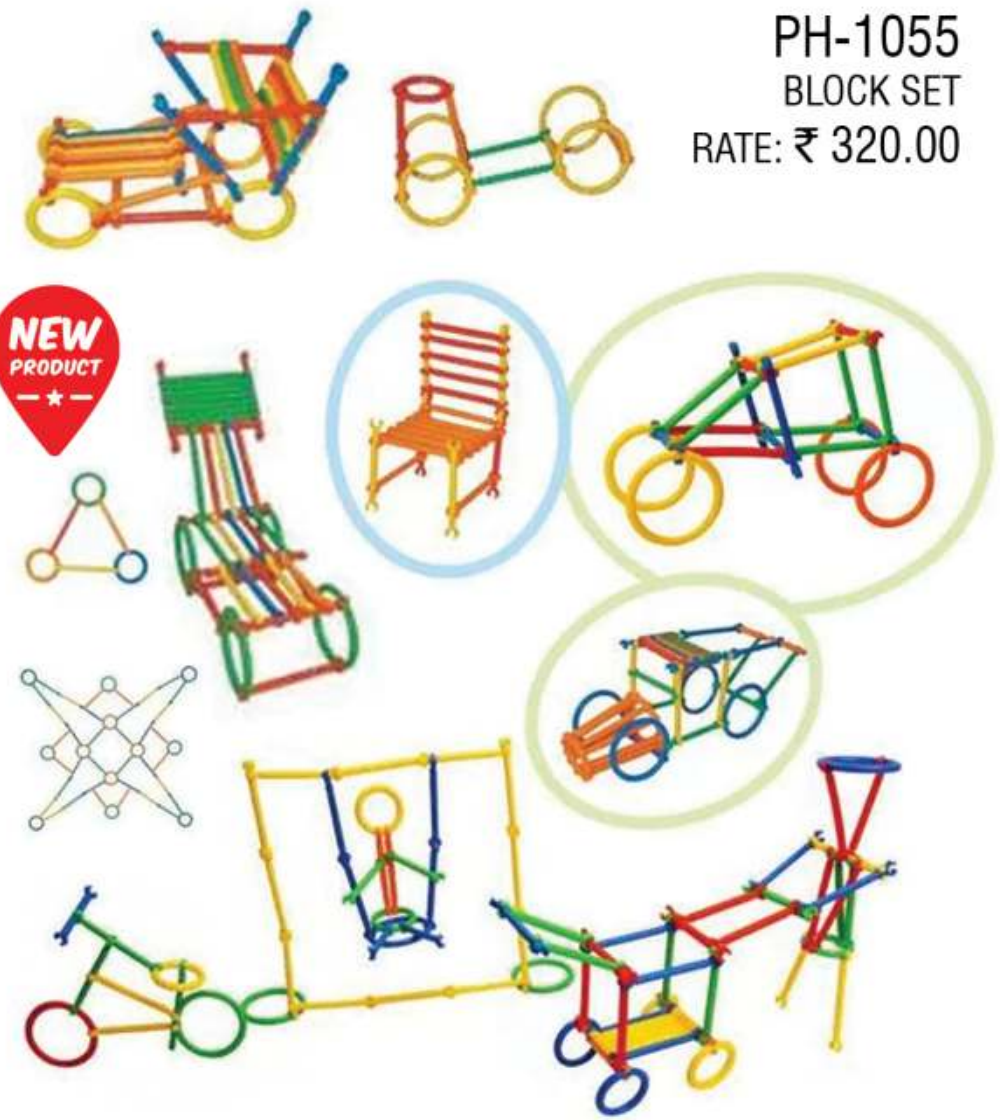

PH-1052
BLOCK SET
RATE: ₹ 320.00

NEW PRODUCT

PH-1053
BLOCK SET
RATE: ₹ 320.00

NEW PRODUCT

PH-1054
BLOCK SET
RATE: ₹ 320.00

NEW
PRODUCT
★

PH-1055
BLOCK SET
RATE: ₹ 320.00

NEW
PRODUCT
★