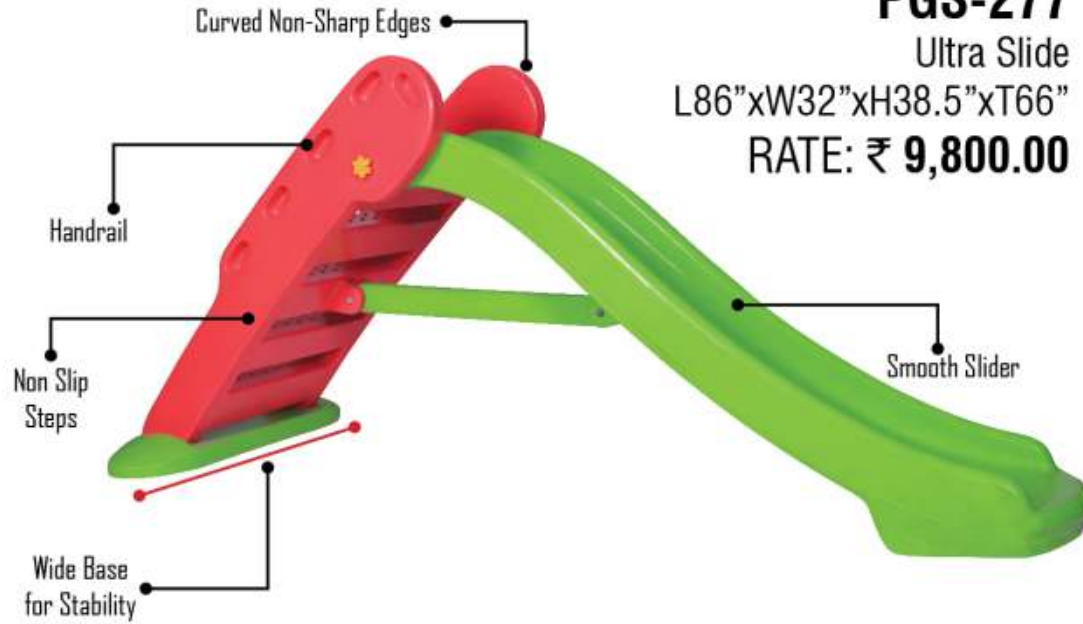

PGS-4306
 Castle Wavy Slide
 L65"xW32"xH41.3"
RATE: ₹ 6,200.00

Curved Non-Sharp Edges

Basketball Hoop

Attractive Design

Non Slip Steps

Wide Base for Stability

Platform

Smooth Slider

Front View

Side View

Back View

PGS-205
Elephant Slide
 L65"xW32.5"xH42"xT54"
RATE: ₹ 6,690.00

Front View

Side View

Back View

PGS-277

Ultra Slide

L86"xW32"xH38.5"xT66"

RATE: ₹ 9,800.00

Front View

Side View

Back View

PGS-278
 Ultra Max Slide (6 Steps)
 L96"xW39"xH46"xT73"
RATE: ₹ 13,800.00

Curved Non-Sharp Edges

Handrail

Non Slip Steps

Wide Base for Stability

Smooth Slider

Front View

Side View

Back View

PGS-280