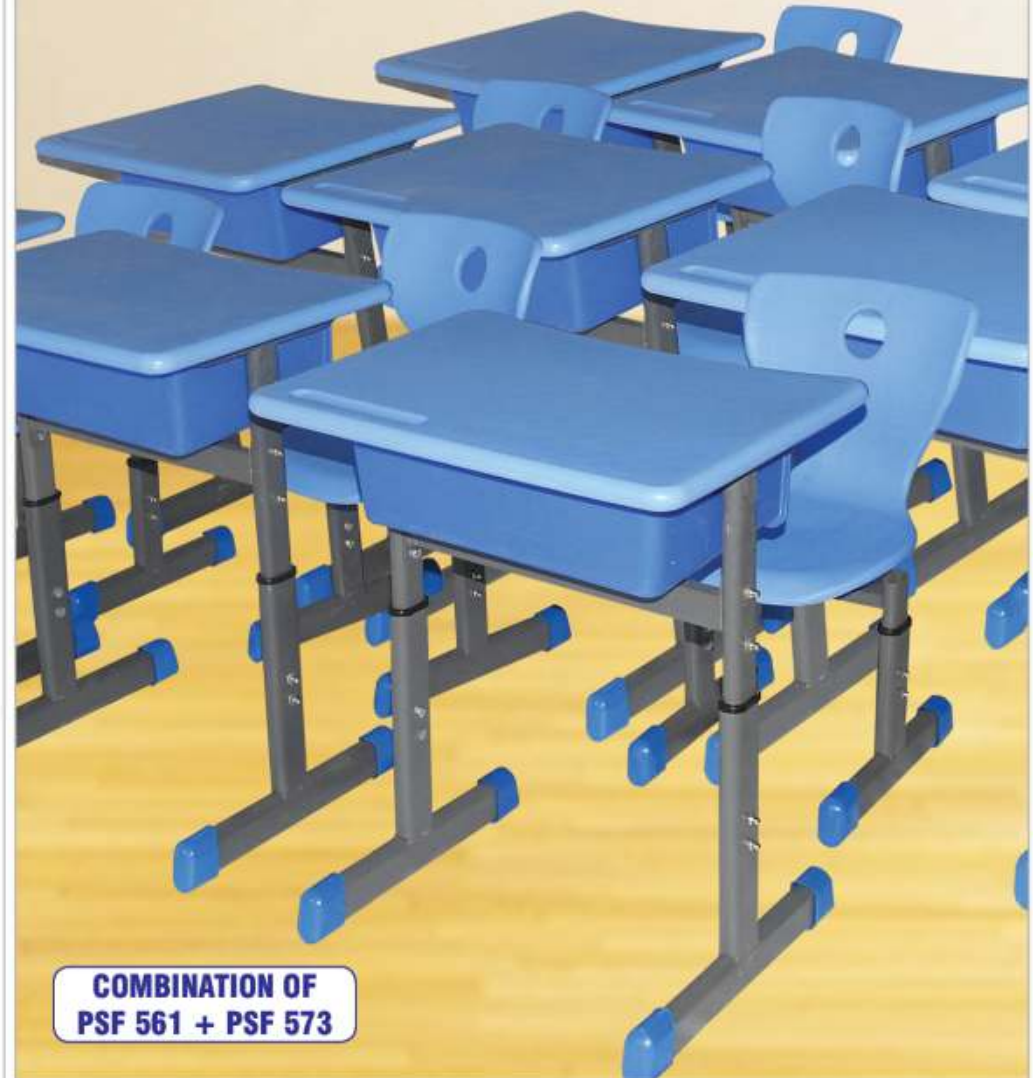

Features

- Curved Non-Sharp Edges
 - Storage Space
- Utility Space for Pencil, Pen etc. on the top
 - Bottle Hanger
- Height Adjustable
- Anti Skid Shoes

Front View

Side View

Back View

PSF-573

WIZARD CHAIR

L15.5" x W14.5" x H26-29"

RATE: ₹ 2,500.00

Features

- Curved Non-Sharp Edges
- Height Adjustable
- Anti Skid Shoes
- Strong Back Rest

Front View

Side View

Back View

CLASSROOM VIEW

COMBINATION OF
PSF 561 + PSF 573