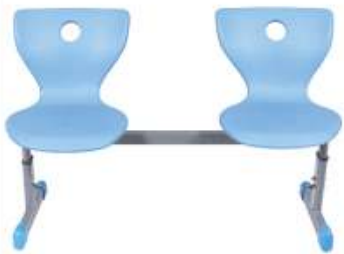

Features

- Curved Non-Sharp Edges
- Anti Skid Shoes
- Strong Back Rest

Front View